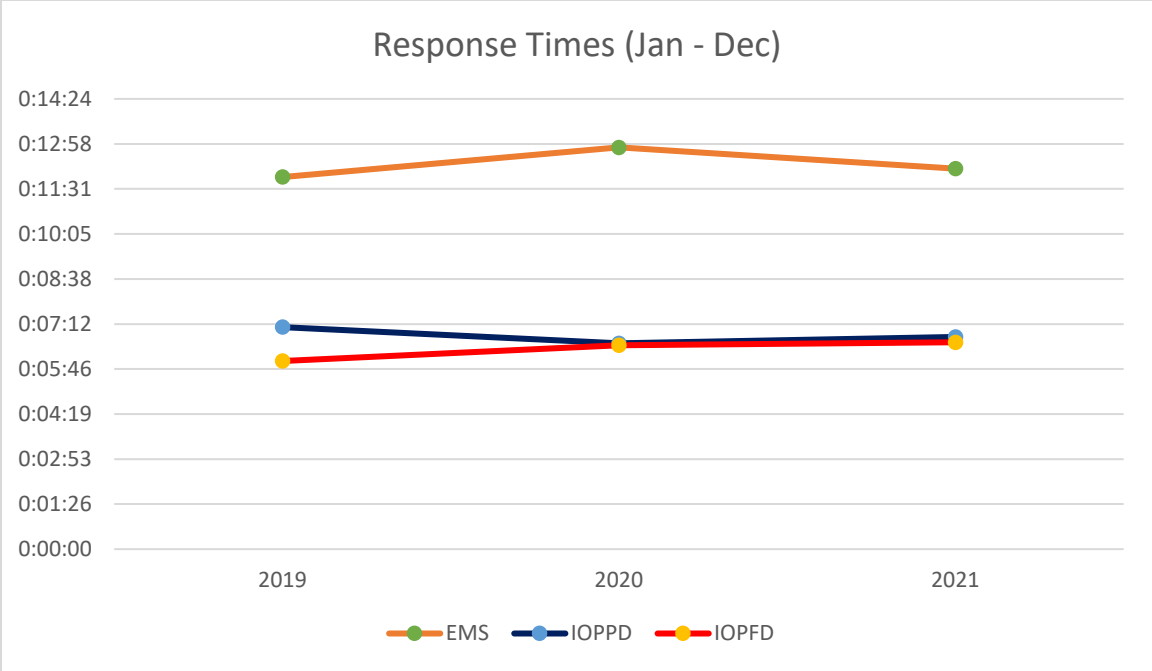

## IOP Connector Statistics

- 90 vehicle collisions in 2021 with 23 on the IOP Connector
- 96 vehicle collisions in 2020 with 12 on the IOP Connector
- 91 vehicle collisions in 2019 with 10 on the IOP Connector

**EMS:**

2019 – 0:11:54  
 2020 – 0:12:51  
 2021 – 0:12:10

3-year average: 0:12:17

**IOPPD:**

2019 – 0:07:06  
 2020 – 0:06:35  
 2021 – 0:06:47

Avr. – 0:06:49

**IOPFD:**

2019 – 0:06:01  
 2020 – 0:06:31  
 2021 – 0:06:37