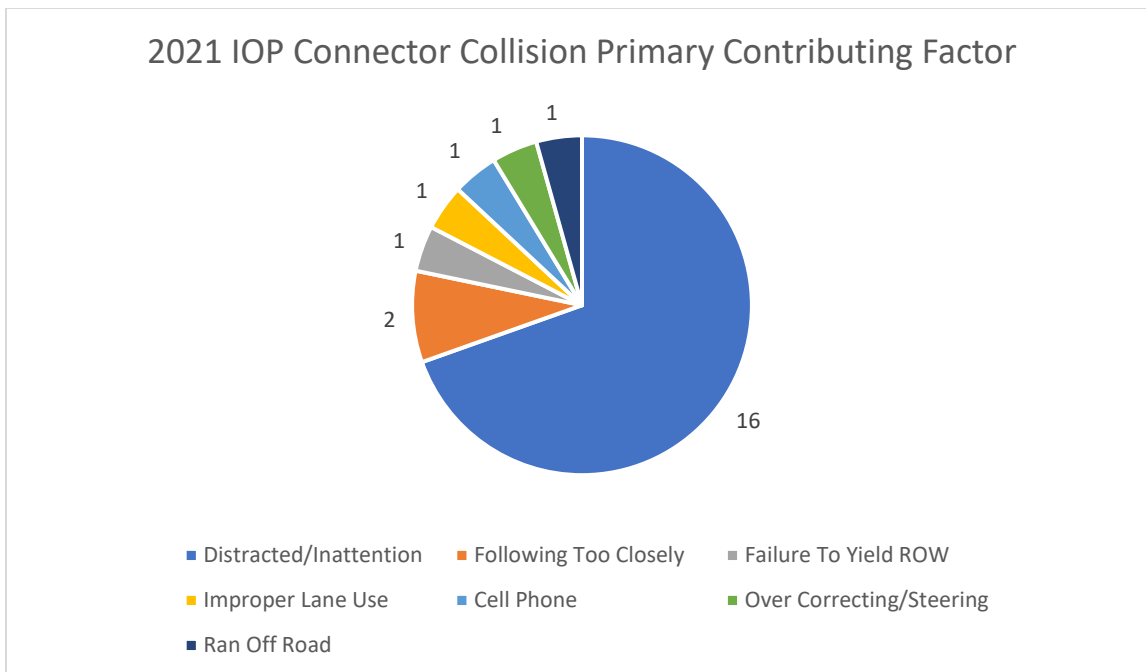

## IOP Connector Statistics

- 90 vehicle collisions in 2021 with 23 on the IOP Connector
- 96 vehicle collisions in 2020 with 12 on the IOP Connector
- 91 vehicle collisions in 2019 with 10 on the IOP Connector