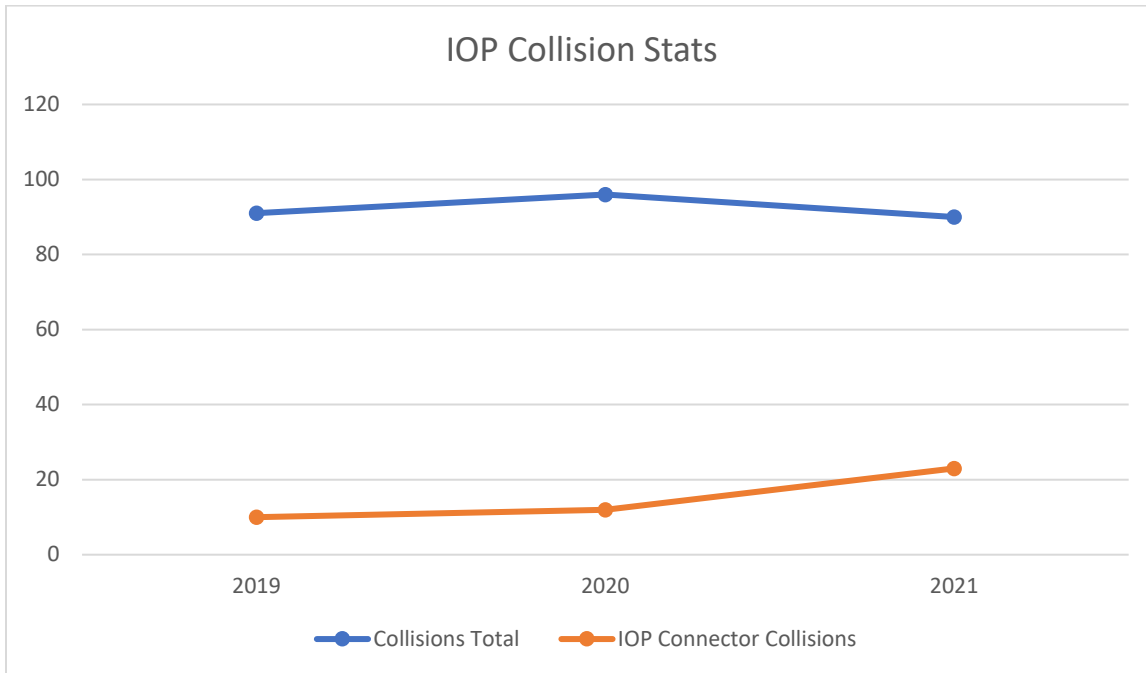

## IOP Connector Statistics

- 90 vehicle collisions in 2021 with 23 on the IOP Connector
- 96 vehicle collisions in 2020 with 12 on the IOP Connector
- 91 vehicle collisions in 2019 with 10 on the IOP Connector

**EMS:**

2019 – 0:11:54  
 2020 – 0:12:51  
 2021 – 0:12:10

3-year average: 0:12:17

**IOPPD:**

2019 – 0:07:06  
 2020 – 0:06:35  
 2021 – 0:06:47

Avr. – 0:06:49

**IOPFD:**

2019 – 0:06:01  
 2020 – 0:06:31  
 2021 – 0:06:37