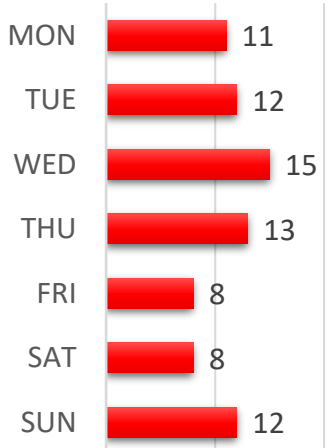

JANUARY 2023

CALLS BY MONTH

0 50 100

CALLS BY DAY

0 10 20

CALLS BY SHIFT

0 20 40

TOTAL CALLS FOR SERVICE

79

INCIDENTS BY CATEGORY

FIRE	4
OVERPRESSURE RUPTURE, EXPLOSION, OVERHEAT (NO FIRE)	1
RESCUE & EMERGENCY MEDICAL SERVICE INCIDENTS	20
HAZARDOUS CONDITION (NO FIRE)	3
SERVICE CALL	3
GOOD INTENT CALL	35
FALSE ALARM & FALSE CALL	12
SEVERE WEATHER & NATURAL DISASTER	0
SPECIAL INCIDENT TYPE	1

CALL LOCATIONS BY CITY

RESIDENCY STATUS

Resident Calls = 40
Non-Resident Calls = 39

AVERAGE TOTAL RESPONSE TIME
6 MIN. 36 SEC

MEDIAN TOTAL RESPONSE TIME
5 MIN. 41 SEC

MONTHLY REPORT

CALL LOCATIONS AND HEAT MAP