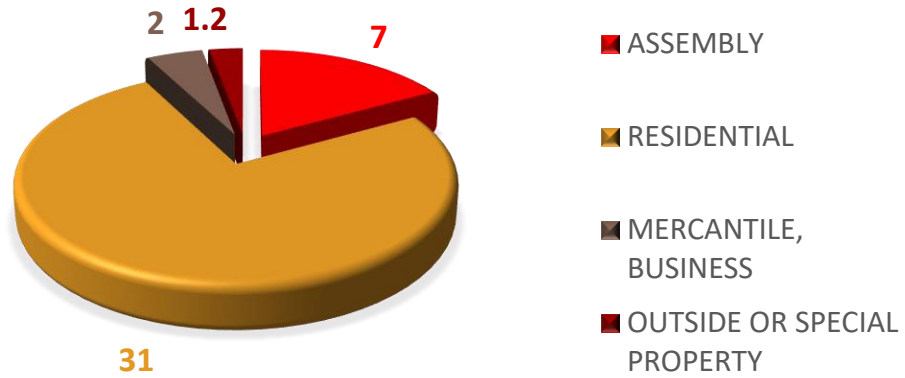

INCIDENTS BY PROPERTY USE