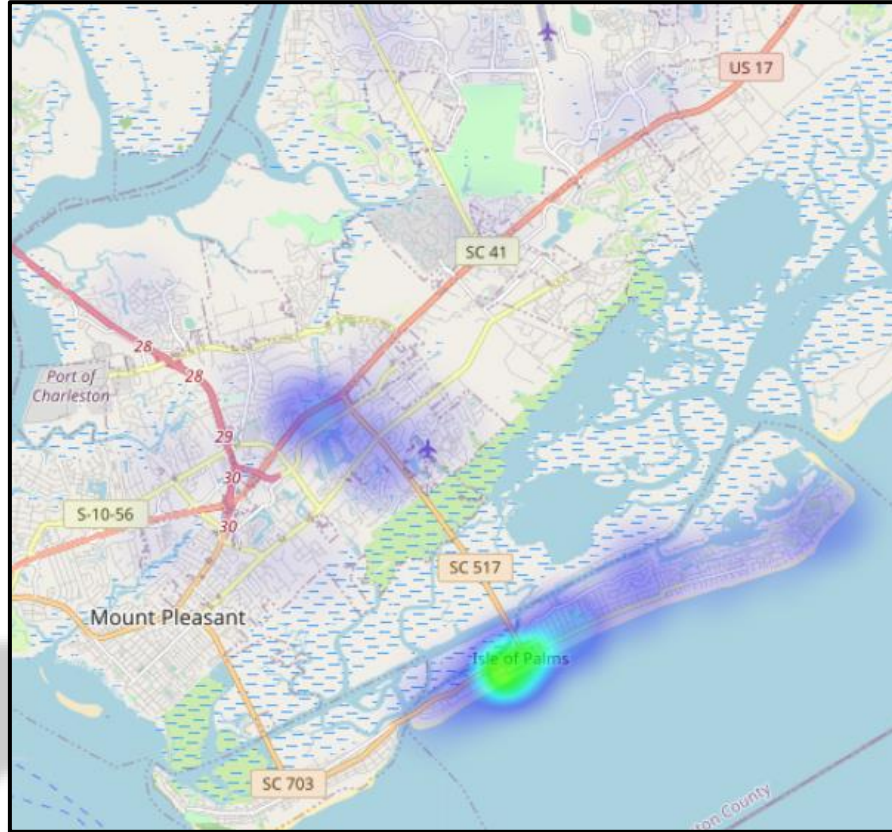

CALL LOCATIONS AND HEAT MAP

JANUARY
2023

MONTHLY
REPORT