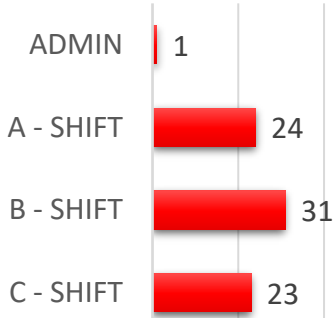

JANUARY 2023

CALLS BY MONTH

0 50 100

CALLS BY DAY

0 10 20

CALLS BY SHIFT

0 20 40

TOTAL CALLS FOR SERVICE

79

INCIDENTS BY CATEGORY

FIRE	4
OVERPRESSURE RUPTURE, EXPLOSION, OVERHEAT (NO FIRE)	1
RESCUE & EMERGENCY MEDICAL SERVICE INCIDENTS	20
HAZARDOUS CONDITION (NO FIRE)	3
SERVICE CALL	3
GOOD INTENT CALL	35
FALSE ALARM & FALSE CALL	12
SEVERE WEATHER & NATURAL DISASTER	0
SPECIAL INCIDENT TYPE	1