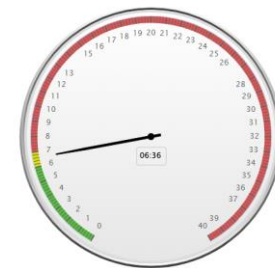

79

INCIDENTS BY CATEGORY

FIRE	4
OVERPRESSURE RUPTURE, EXPLOSION, OVERHEAT (NO FIRE)	1
RESCUE & EMERGENCY MEDICAL SERVICE INCIDENTS	20
HAZARDOUS CONDITION (NO FIRE)	3
SERVICE CALL	3
GOOD INTENT CALL	35
FALSE ALARM & FALSE CALL	12
SEVERE WEATHER & NATURAL DISASTER	0
SPECIAL INCIDENT TYPE	1

CALL LOCATIONS BY CITY

RESIDENCY STATUS

Resident Calls = 40
Non-Resident Calls = 39

AVERAGE TOTAL RESPONSE TIME
6 MIN. 36 SEC

MEDIAN TOTAL RESPONSE TIME
5 MIN. 41 SEC

MONTHLY REPORT

CALL LOCATIONS AND HEAT MAP