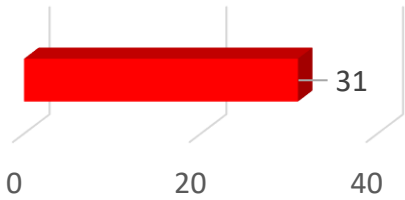

TYPES OF CALLS FOR SERVICE

RESPONSES BY RESOURCES

TOTAL AUTOMATIC AID GIVEN CALLS

- 25 Dispatched and Cancelled En-Route
- 1 Alarm Malfunction
- 1 Unintentional False Alarm
- 1 Motor Vehicle Accident with Injuries
- 1 Electrical
- 2 Structure Fires