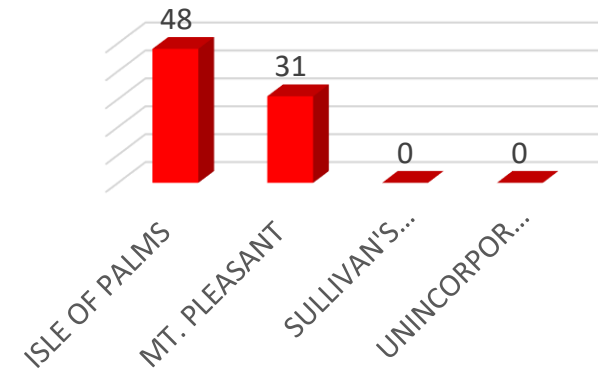

CALL LOCATIONS BY CITY