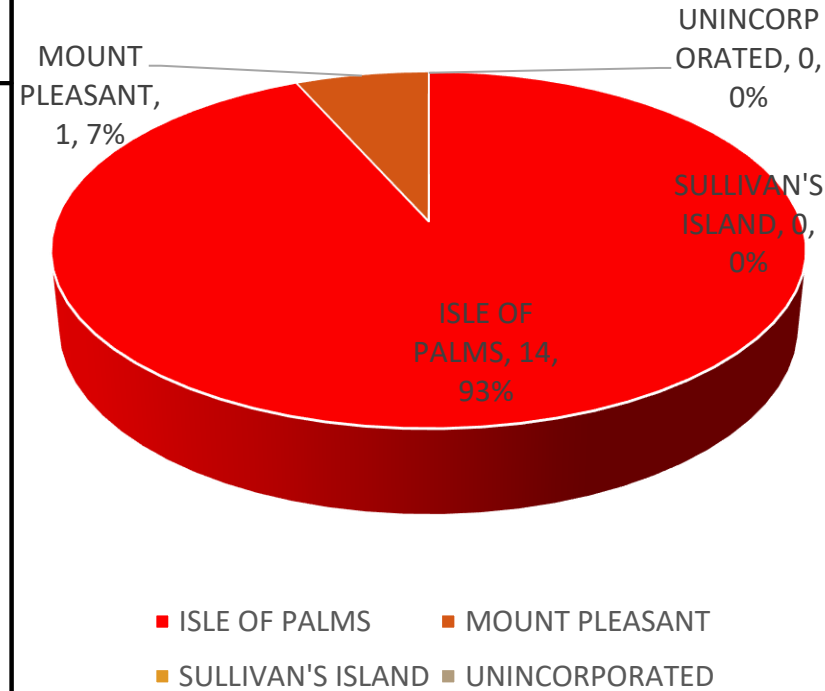

JANUARY
2023

MONTHLY
REPORT

INCIDENTS BY PROPERTY USE

INCIDENTS BY DISTRICT

INCIDENTS BY RESPONSE MODE

EMS CALLS BY LOCATION

TOTAL AUTOMATIC AID CALLS

ISLE OF PALMS FIRE & RESCUE RESPONDED A TOTAL OF 44 RESOURCES FOR AUTO-AID CALLS
MOUNT PLEASANT FIRE DEPARTMENT RESPONDED A TOTAL OF 33 RESOURCES FOR AUTO-AID CALLS