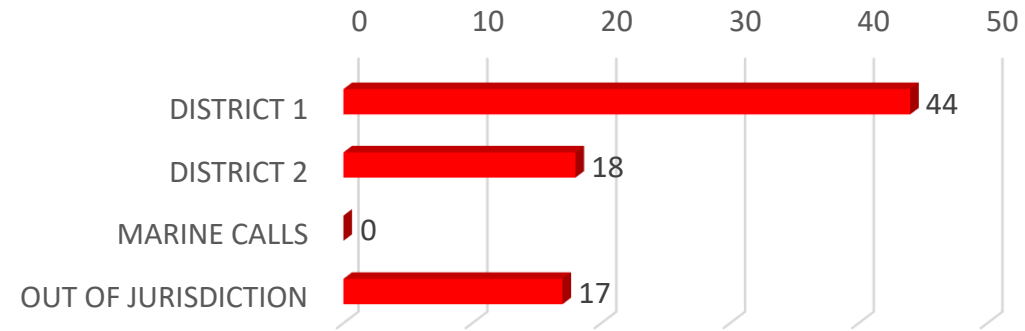

INCIDENTS BY DISTRICT