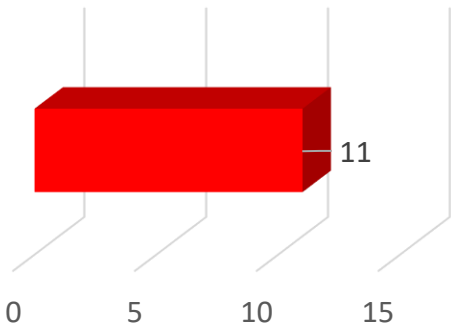

TOTAL AUTOMATIC AID RECEIVED CALLS