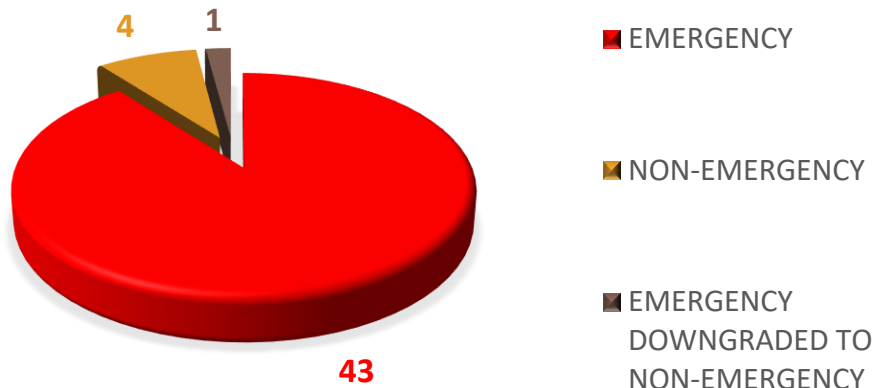

JANUARY
2023

MONTHLY
REPORT

INCIDENTS BY PROPERTY USE

INCIDENTS BY DISTRICT

INCIDENTS BY RESPONSE MODE

EMS CALLS BY LOCATION

TOTAL AUTOMATIC AID CALLS

ISLE OF PALMS FIRE & RESCUE RESPONDED A TOTAL OF 44 RESOURCES FOR AUTO-AID CALLS
MOUNT PLEASANT FIRE DEPARTMENT RESPONDED A TOTAL OF 33 RESOURCES FOR AUTO-AID CALLS

TYPES OF CALLS FOR SERVICE

RESPONSES BY RESOURCES

TOTAL AUTOMATIC AID GIVEN CALLS

- 25 Dispatched and Cancelled En-Route
- 1 Alarm Malfunction
- 1 Unintentional False Alarm
- 1 Motor Vehicle Accident with Injuries
- 1 Electrical
- 2 Structure Fires