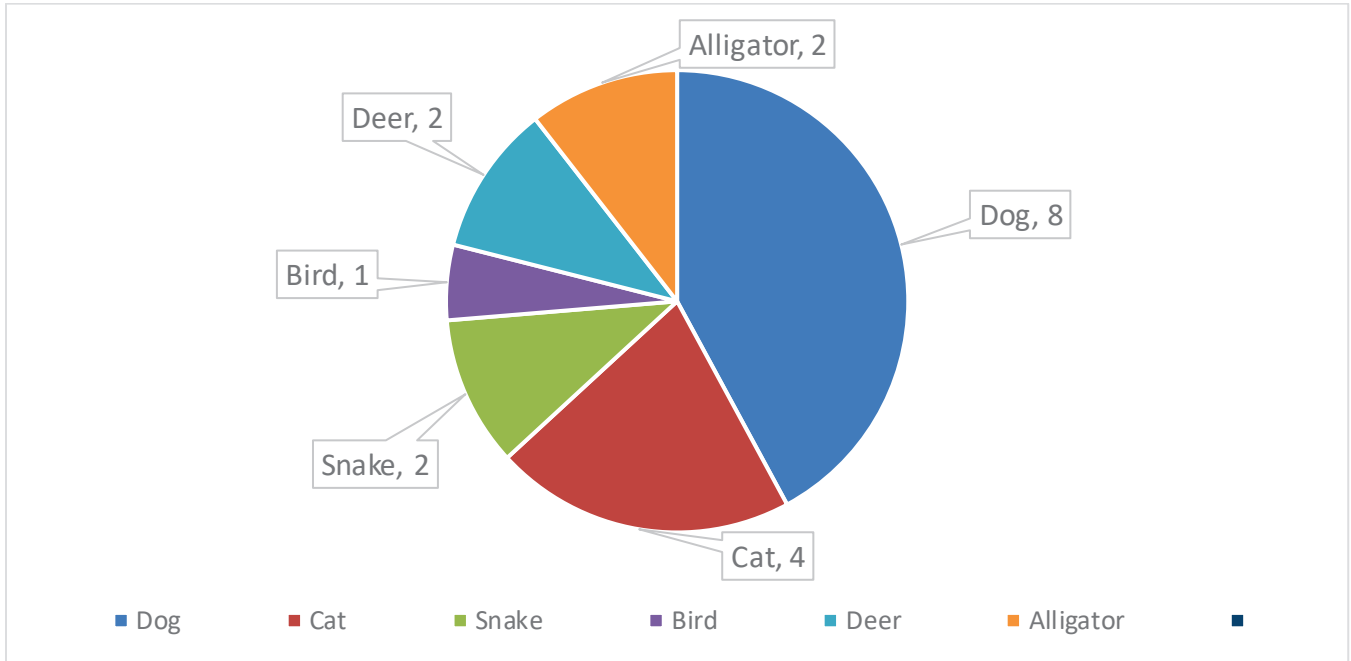

Animal Control Calls by Animal Type

Animal Control Statistics

ISLE OF PALMS POLICE DEPARTMENT MONTHLY REPORT JULY 2023

Livability Statistics

LIVABILITY COMPLAINTS	ISLAND RESIDENT	RENTAL PROPERTY	OTHER LOCATIONS	TOTAL COMPLAINTS
NOISE	6	12	5	23
FIREWORKS	0	0	0	0
UNKEMPT LOTS	0	4	0	4
RIGHT-OF-WAY OBSTRUCTION	1		0	1
BUSINESS LICENSE	7	3	0	10
OTHER RENTAL PROPERTY VIOLATIONS NOT LISTED	0	0	0	0
SHORT TERM RENTAL OCCUPANCY VIOLATIONS	0	0	0	0
SHORT TERM RENTAL VEHICLE LIMIT VIOLATIONS	1	0	0	1
ROLL CART VIOLATIONS	21	22	0	43
TOTAL	36	41	5	82
% BY CATEGORY	44%	50%	6%	

Total Incoming Vehicles – 31,132
 Total Outgoing Vehicles – 22,976

Busiest days of the month: July 1st
 1511 vehicles incoming
 948 vehicles outgoing