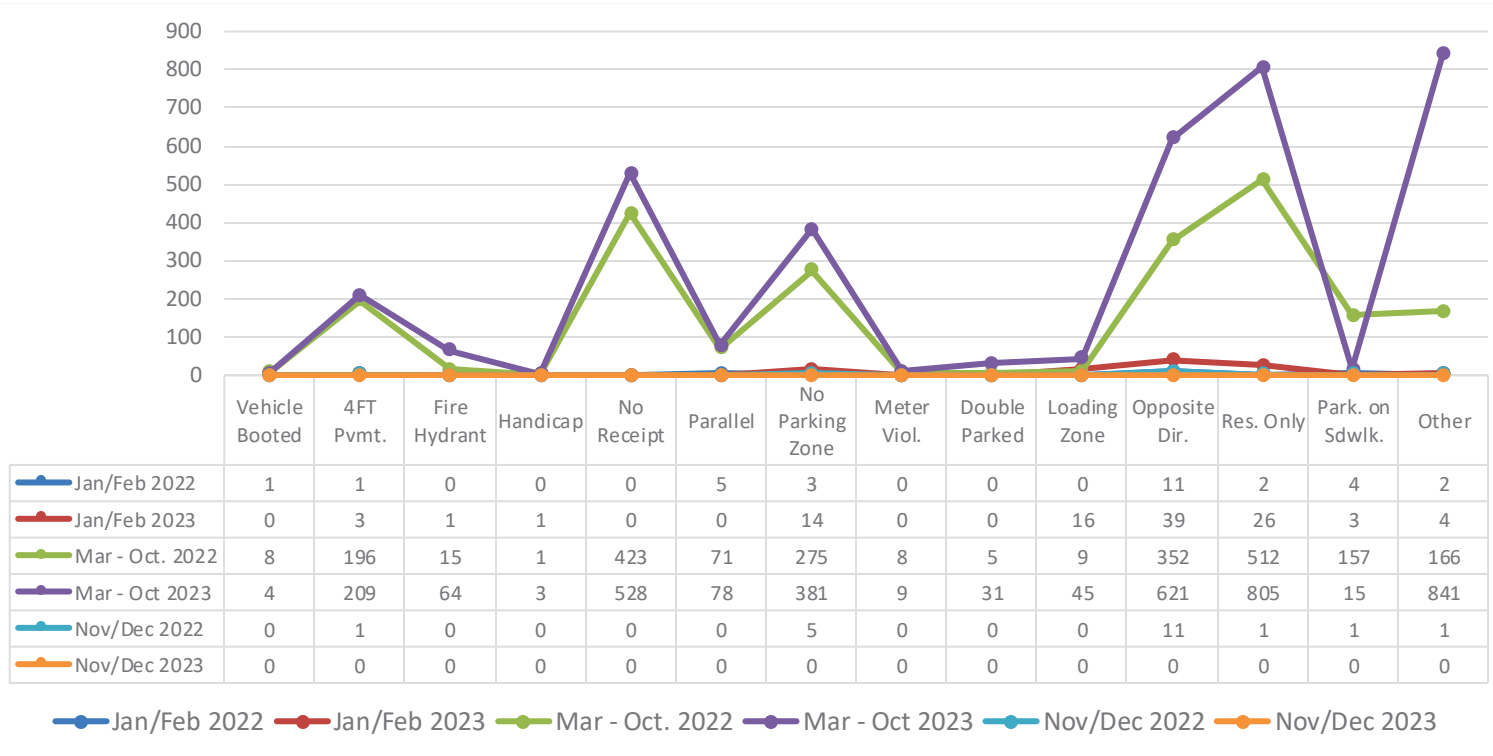

ISLE OF PALMS POLICE DEPARTMENT MONTHLY REPORT JULY 2023

Parking Citations by Violation