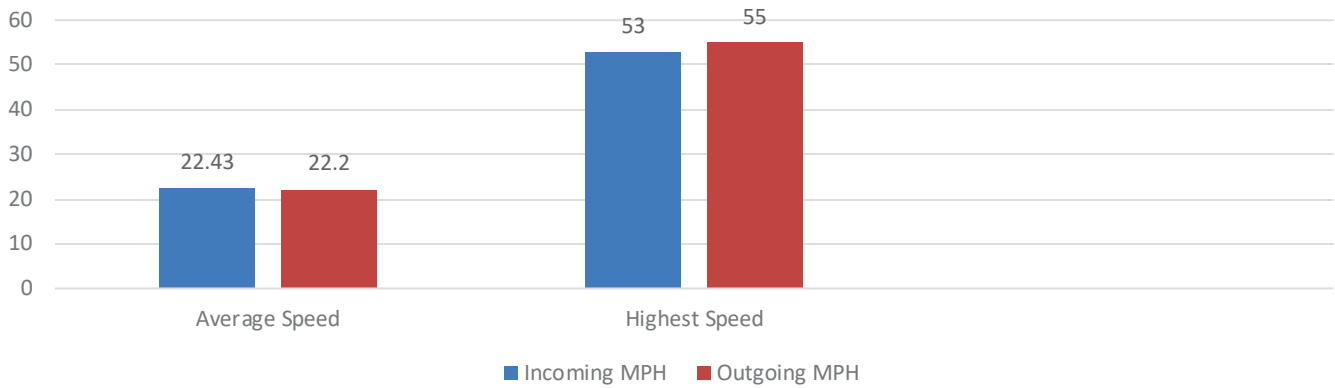

41st Ave Radar Stats (Wildwood side)

Total Incoming Vehicles – 37,617
 Total Outgoing Vehicles – 41,229

Busiest day of the month: July 1st
 1694 vehicles incoming
 2031 vehicles outgoing

41st Ave Radar Stats (Marginal side)