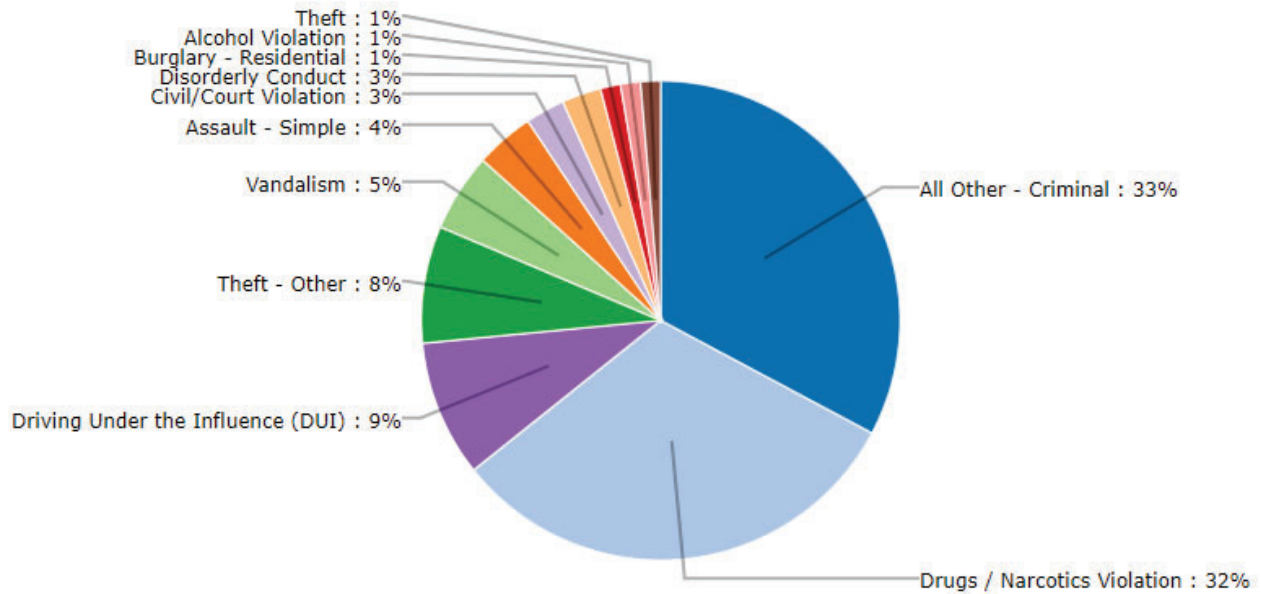

ISLE OF PALMS POLICE DEPARTMENT MONTHLY REPORT JULY 2023

Reported Incident Crime Class Types