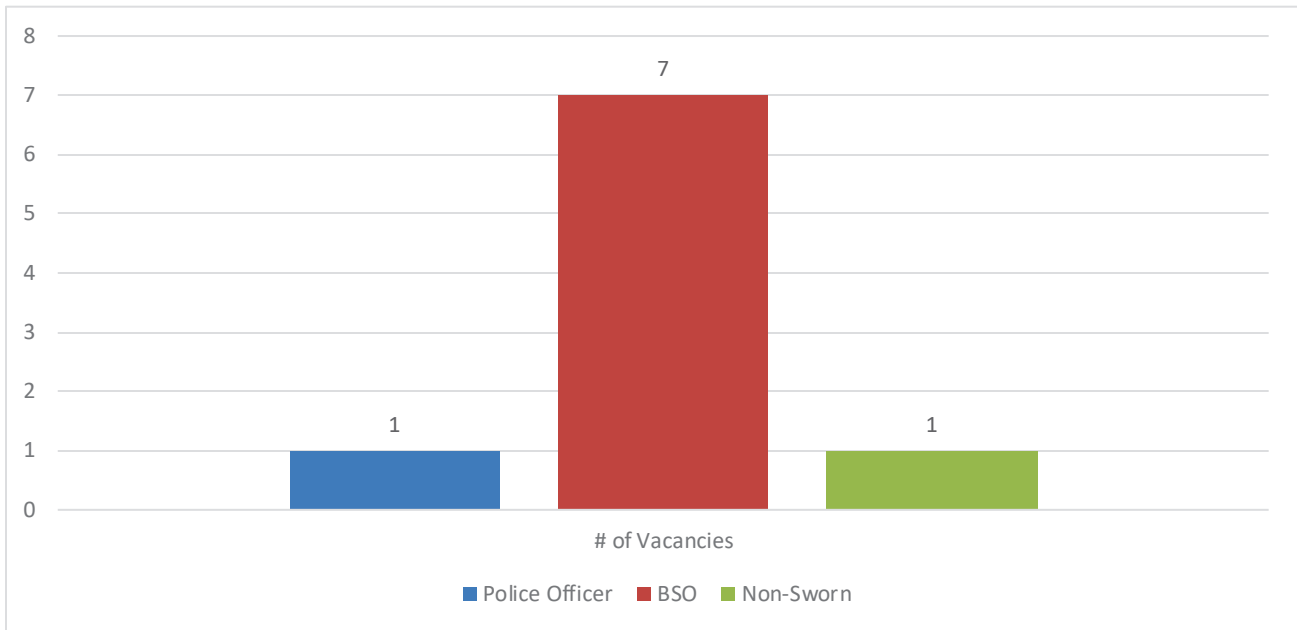

ISLE OF PALMS POLICE DEPARTMENT MONTHLY REPORT JULY 2023

Police Department Vacancies