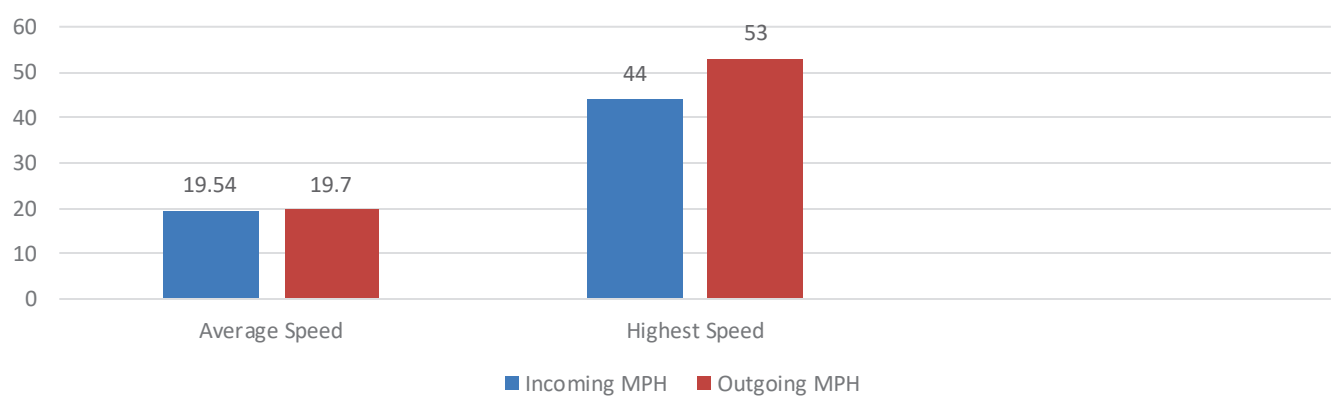

41st Ave Radar Stats (Wildwood side)

Total Incoming Vehicles – 37,617
 Total Outgoing Vehicles – 41,229

Busiest day of the month: July 1st
 1694 vehicles incoming
 2031 vehicles outgoing

41st Ave Radar Stats (Marginal side)