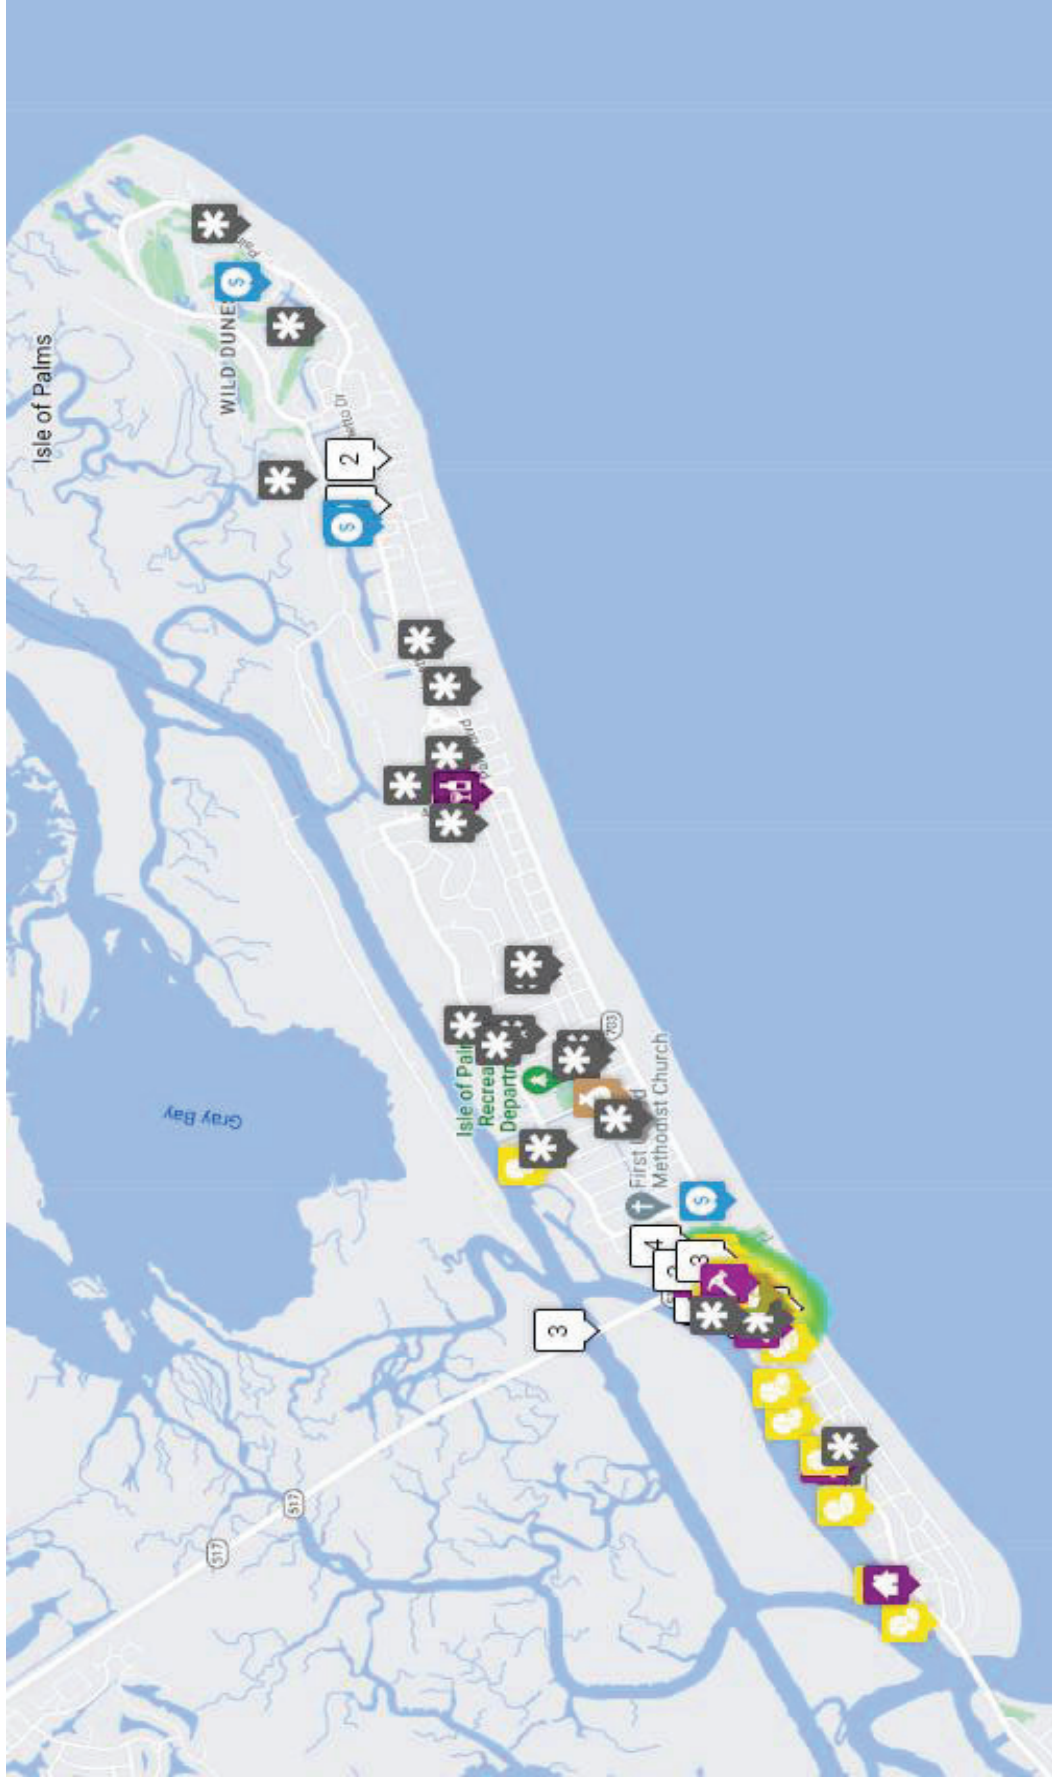

INCIDENT REPORT DENSITY/HEAT MAP

JULY 2023