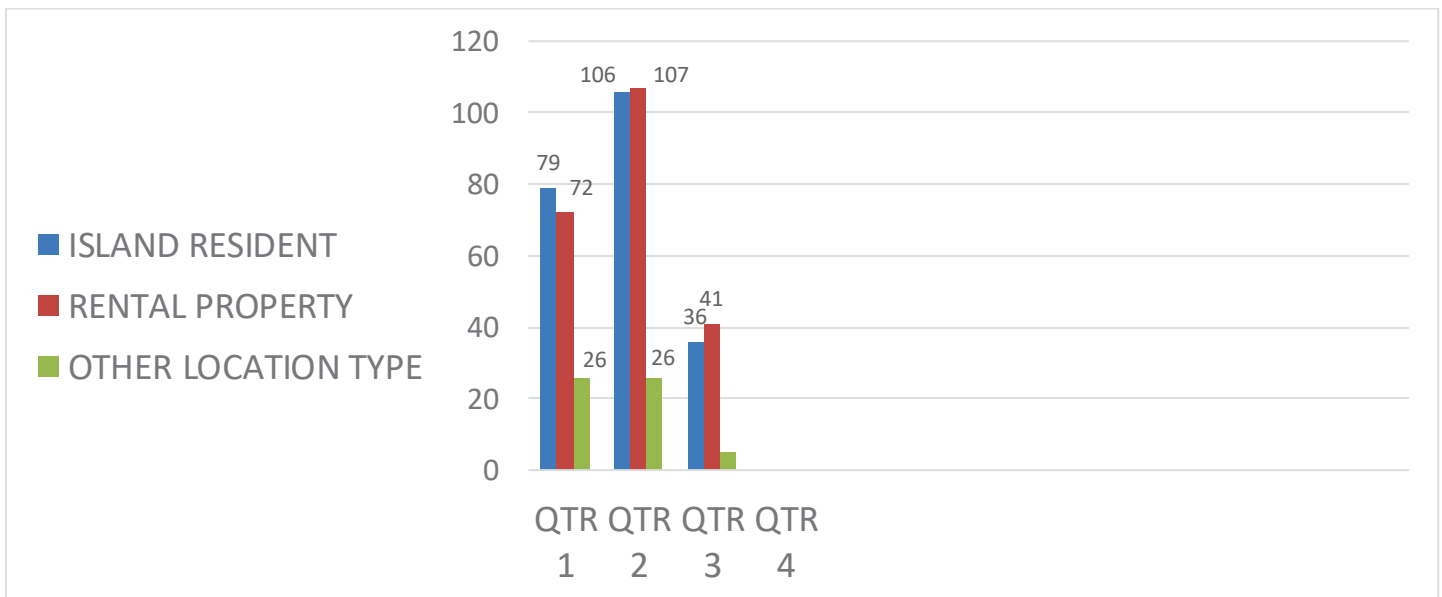

ISLE OF PALMS POLICE DEPARTMENT MONTHLY REPORT JULY 2023

Livability Statistics

LIVABILITY COMPLAINTS	ISLAND RESIDENT	RENTAL PROPERTY	OTHER LOCATIONS	TOTAL COMPLAINTS
NOISE	6	12	5	23
FIREWORKS	0	0	0	0
UNKEMPT LOTS	0	4	0	4
RIGHT-OF-WAY OBSTRUCTION	1		0	1
BUSINESS LICENSE	7	3	0	10
OTHER RENTAL PROPERTY VIOLATIONS NOT LISTED	0	0	0	0
SHORT TERM RENTAL OCCUPANCY VIOLATIONS	0	0	0	0
SHORT TERM RENTAL VEHICLE LIMIT VIOLATIONS	1	0	0	1
ROLL CART VIOLATIONS	21	22	0	43
TOTAL	36	41	5	82
% BY CATEGORY	44%	50%	6%	

CITATIONS	WARNINGS	UNFOUNDED	COMPLAINT DISPOSITION
0	13	10	23
0	0	0	0
0	4	0	4
0	1	0	1
10	0	0	10
0	0	0	0
0	0	0	0
0	0	1	1
12	31	0	43
22	49	11	82
27%	60%	13%	

Livability Complaint by Property Type