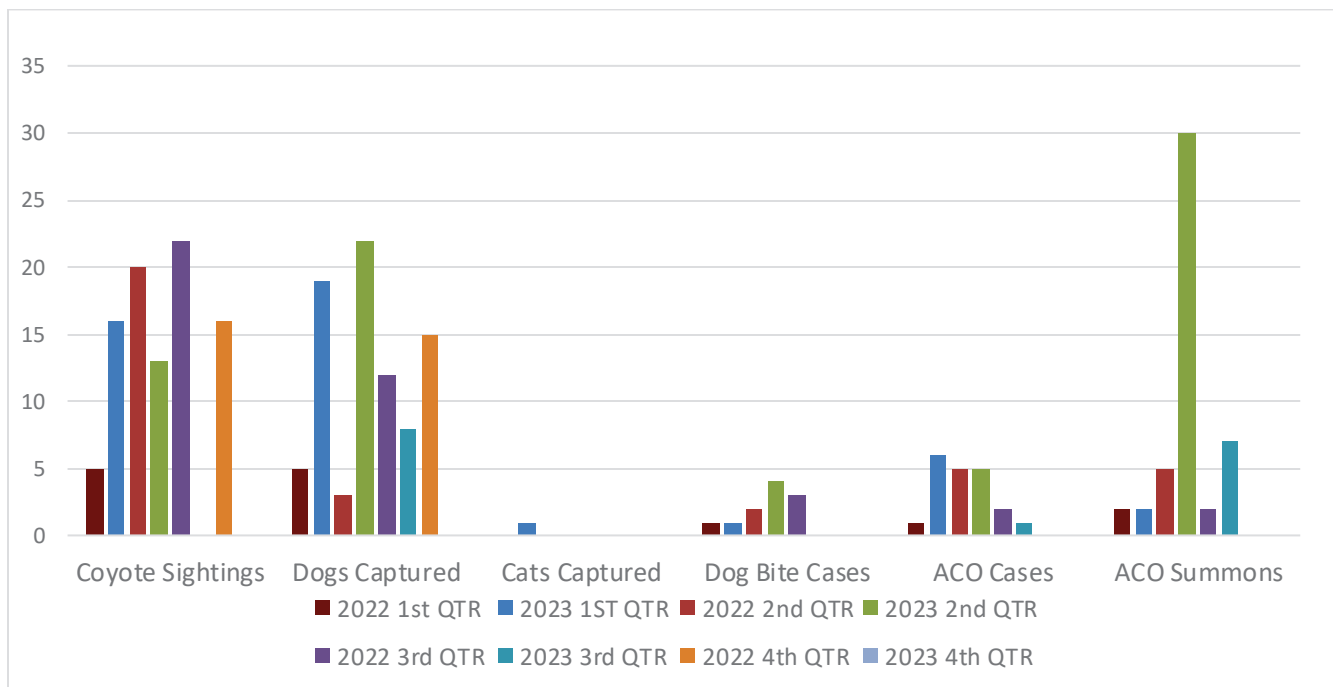

Animal Control Statistics