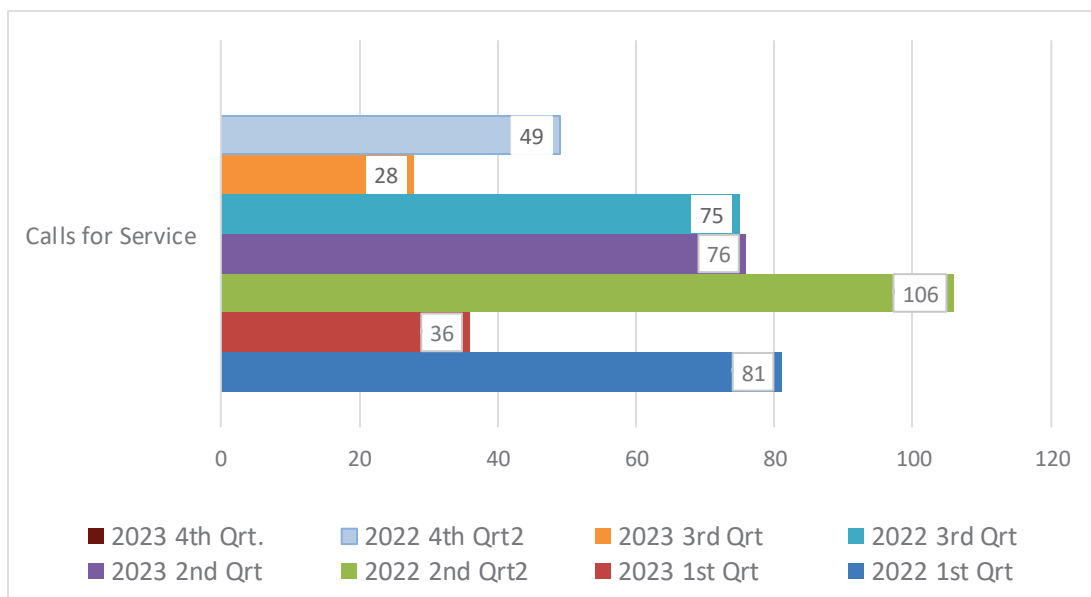

Animal Control Calls for Service