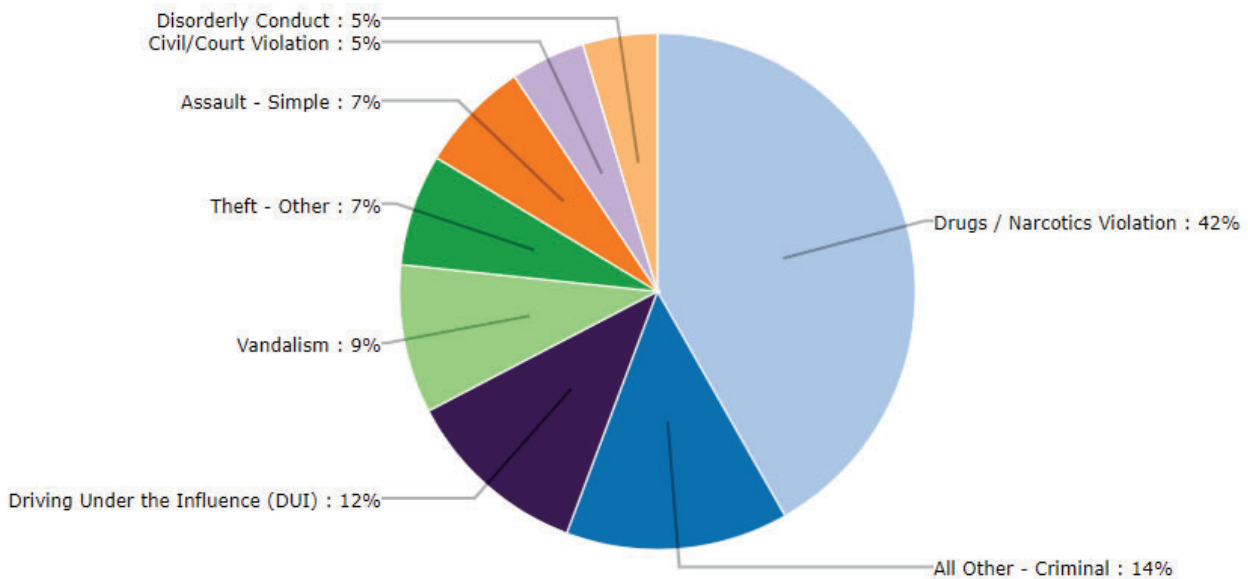

Reported Incident Crime Class Types (Red Area)