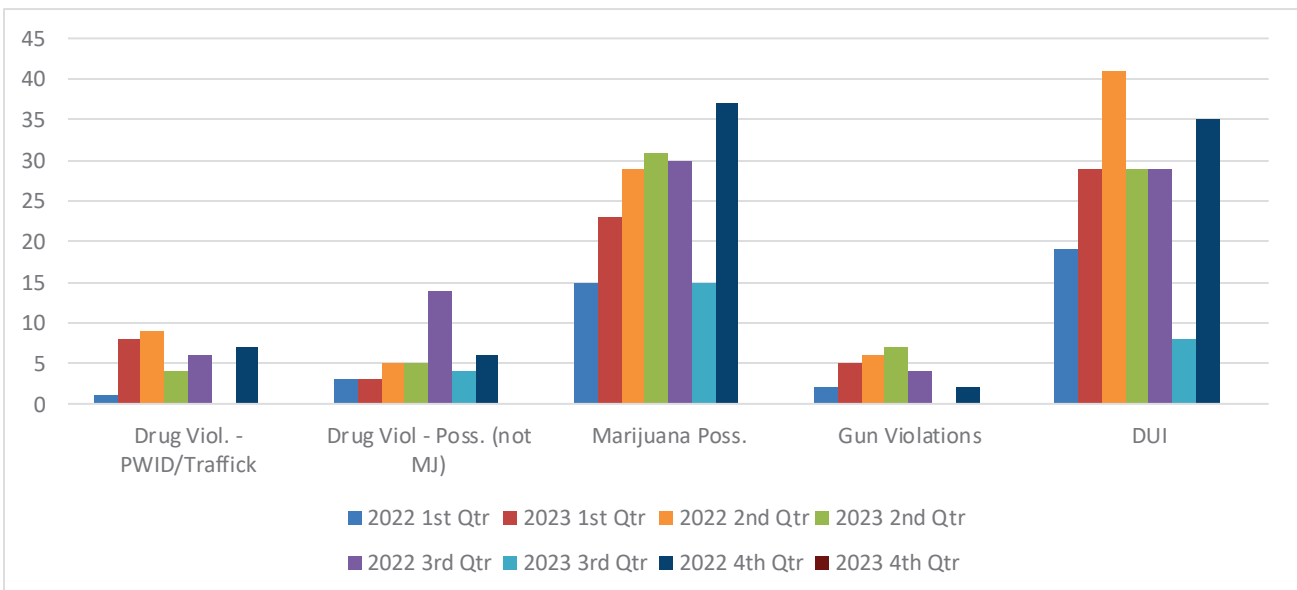

Drug, Gun, and DUI Charge Trend