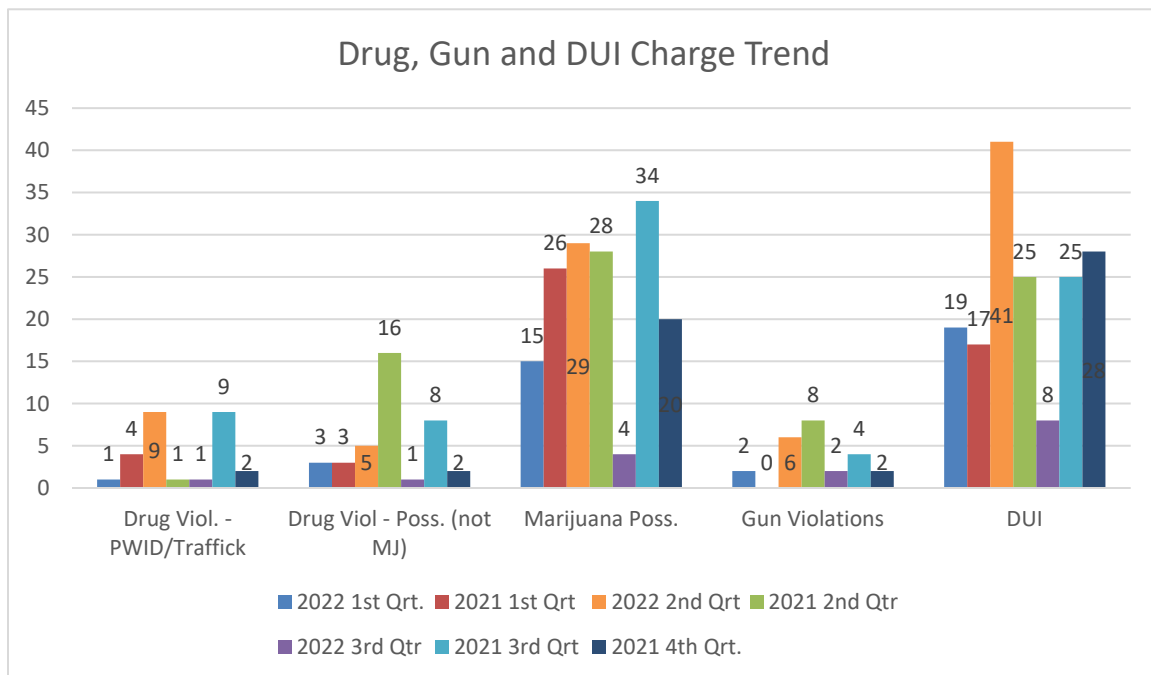

ISLE OF PALMS POLICE DEPARTMENT MONTHLY REPORT JULY 2022

Sworn Vacancies – 11 % (2 Police Officer) (1 in Pre-Academy)
Non-Sworn Vacancies – 17 % (2 Beach Services, 1 in Communications)