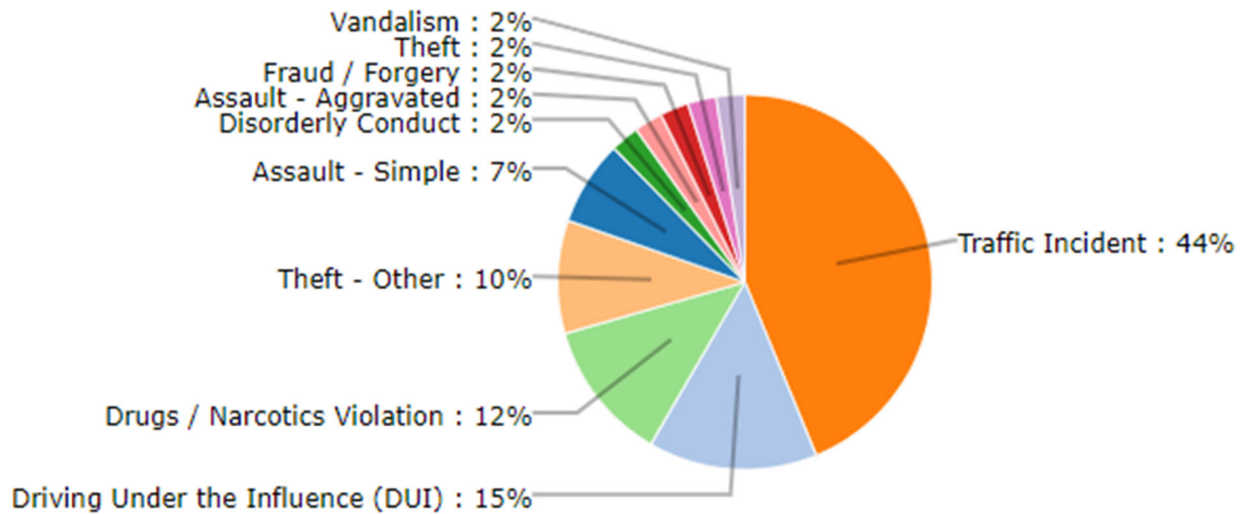

Incidents of interest in July include 45 arrests, 396 traffic stops, 9 drug charges, 2 gun violations, 140 traffic violations, and 8 arrests for driving under the influence.

ACTIVITY SUMMARY	JULY	YTD	JULY	YTD
	2022	2022	2021	2021
Calls for Service	1359	6809	1363	7399
Incident Reports	92	491	88	549
Traffic Collisions	16	78	10	62
Traffic Stops	396	2216	452	2376
Bicycle Stops	1	7	N/A	N/A
Golf Cart Stops	13	36	N/A	N/A
Marine Calls for Service	7	28	N/A	N/A
Arrests	45	285	52	322
State Law Violations	168	935	163	847
City Ordinance Violations	0	7	8	65
Warning Citations	260	1611	366	1792
Parking Citations	397	2362	1486	5532
Isle of Palms Warrants Served	6	37	3	41
Criminal Investigations-Cases Opened	18	72	11	96
Criminal Investigations-Cases Closed	8	25	4	34
Training Hours	139	943	25	1423
Livability Cases	0	13	4	17
Coyote Sightings	6	31	22	88
Beach Wheel Chairs Issued	1	48	N/A	N/A
REPORTS BY OFFENSE TYPES	JULY		YTD	
	2022			
DUI	8		69	
Other Alcohol Offense	8		56	
Arson/Suspicious Fire	0		0	
Rape/Sexual Assault	0		0	
Assault	7		21	
Indecent Exposure	0		0	
Harassment	0		0	
Drug Incident	11		100	
Homicide/Manslaughter	0		0	
Traffic	25		137	
DUS	9		52	
Robbery	0		0	
Burglary	0		2	
Theft from Motor Vehicle	1		2	
Motor Vehicle Theft	1		2	
Larceny	7		28	
Fraud	3		30	
Suicide (Actual or Attempted)	1		2	
Vandalism	2		11	
Weapon Law Violations	1		7	
All Other Offenses	23		145	
TOTAL	107		664	

Animal Control Officer Stats

Incident Report Density/Heat Map – JULY 2022

REPORTED INCIDENT CRIME CLASS TYPES JULY 2022

REPORTED INCIDENT CRIME CLASS TYPES (RED AREA) JULY 2022

*Busiest day of the month: July 3rd (incoming and outgoing)

*Busiest half hour:

- July 3rd 5:00 pm- 5:30 pm, 119 vehicles (incoming)

- July 3rd 12:30 pm – 1:00 pm, 129 vehicles (outgoing)

*Busiest days of the month: July 3rd (incoming) and July 23rd (outgoing)

*Busiest half hour:

- July 3rd 2:00 pm – 2:30 pm, 97 vehicles (incoming)

- July 23rd 3:30 pm – 4:00 pm, 58 vehicles (outgoing)