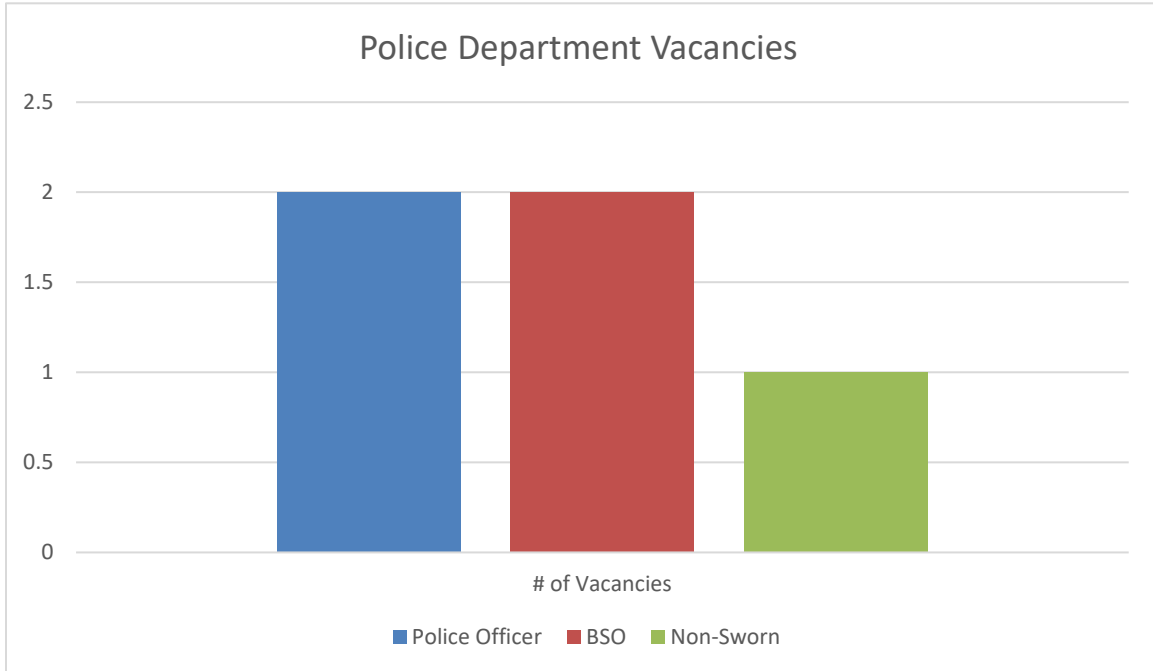

ISLE OF PALMS POLICE DEPARTMENT MONTHLY REPORT JULY 2022

Sworn Vacancies – 11 % (2 Police Officer) (1 in Pre-Academy)
Non-Sworn Vacancies – 17 % (2 Beach Services, 1 in Communications)