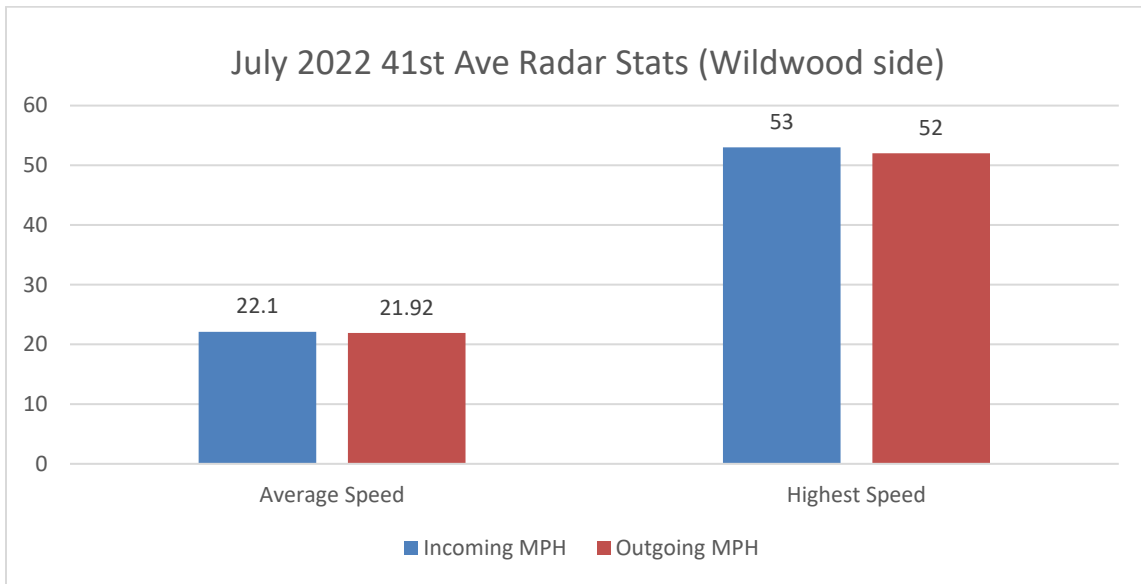

Animal Control Officer Stats

Incident Report Density/Heat Map – JULY 2022

REPORTED INCIDENT CRIME CLASS TYPES JULY 2022

REPORTED INCIDENT CRIME CLASS TYPES (RED AREA) JULY 2022

*Busiest day of the month: July 3rd (incoming and outgoing)

*Busiest half hour:

- July 3rd 5:00 pm- 5:30 pm, 119 vehicles (incoming)

- July 3rd 12:30 pm – 1:00 pm, 129 vehicles (outgoing)

*Busiest days of the month: July 3rd (incoming) and July 23rd (outgoing)

*Busiest half hour:

- July 3rd 2:00 pm – 2:30 pm, 97 vehicles (incoming)

- July 23rd 3:30 pm – 4:00 pm, 58 vehicles (outgoing)