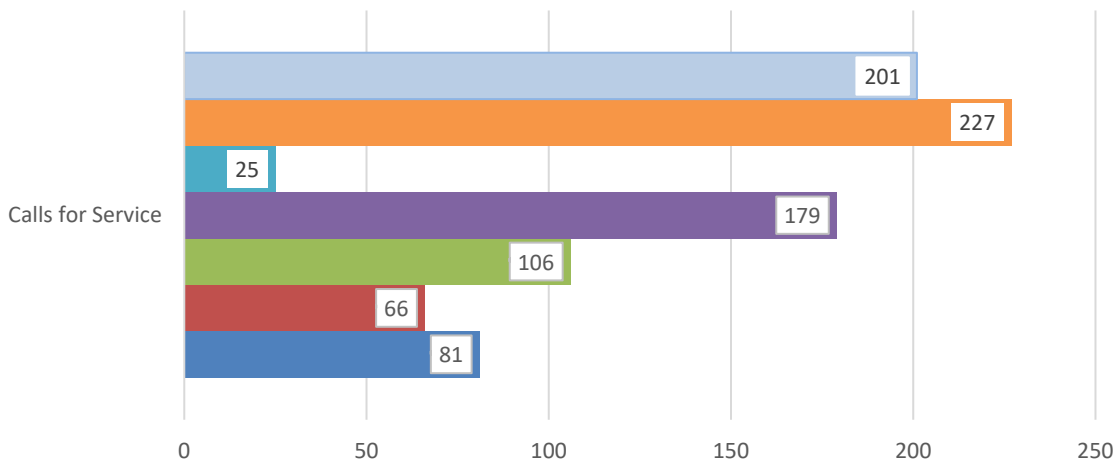

Animal Control Calls for Service

2021 4th Qrt.   2021 3rd Qrt   2022 3rd Qrt   2021 2nd Qrt
2022 2nd Qrt2   2021 1st Qrt   2022 1st Qrt