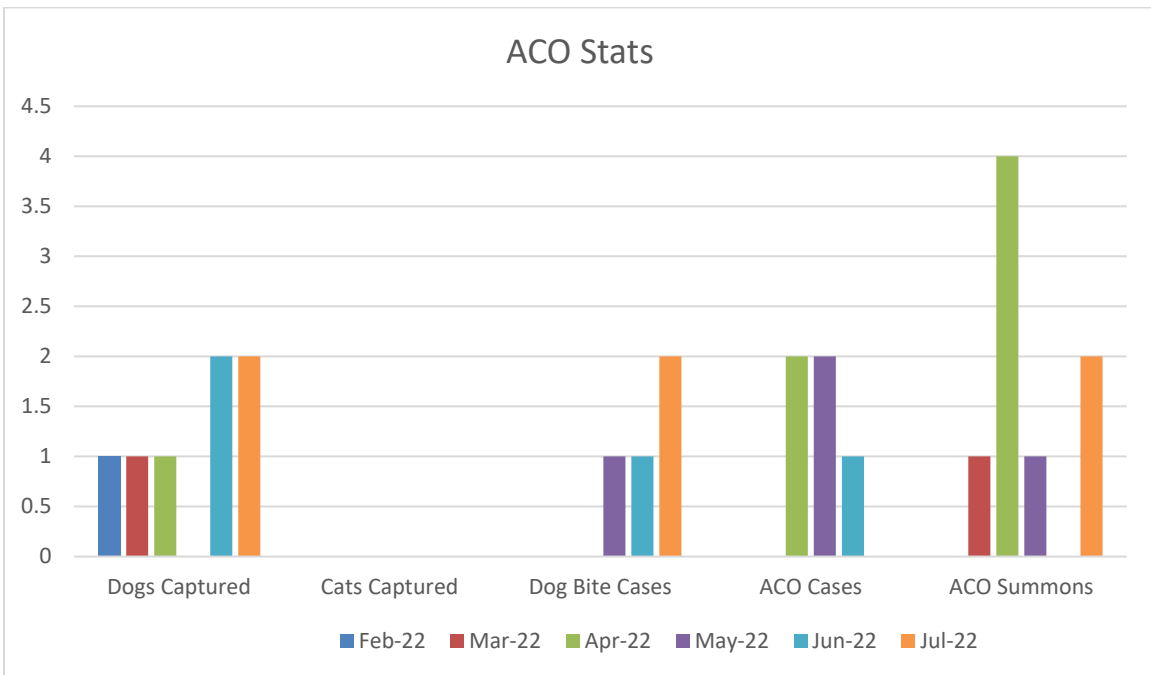

Jan/Feb 2022 Jan/Feb 2021 Mar - Oct. 2022 Mar - Oct 2021 Nov & Dec-21

Animal Control Calls for Service

2021 4th Qrt. 2021 3rd Qrt 2022 3rd Qrt 2021 2nd Qrt
 2022 2nd Qrt2 2021 1st Qrt 2022 1st Qrt

ANIMAL CONTROL ANIMAL TYPE – JULY

Animal Control Officer Stats

Incident Report Density/Heat Map – JULY 2022

REPORTED INCIDENT CRIME CLASS TYPES JULY 2022

REPORTED INCIDENT CRIME CLASS TYPES (RED AREA) JULY 2022

*Busiest day of the month: July 3rd (incoming and outgoing)

*Busiest half hour:

- July 3rd 5:00 pm- 5:30 pm, 119 vehicles (incoming)

- July 3rd 12:30 pm – 1:00 pm, 129 vehicles (outgoing)

*Busiest days of the month: July 3rd (incoming) and July 23rd (outgoing)

*Busiest half hour:

- July 3rd 2:00 pm – 2:30 pm, 97 vehicles (incoming)

- July 23rd 3:30 pm – 4:00 pm, 58 vehicles (outgoing)