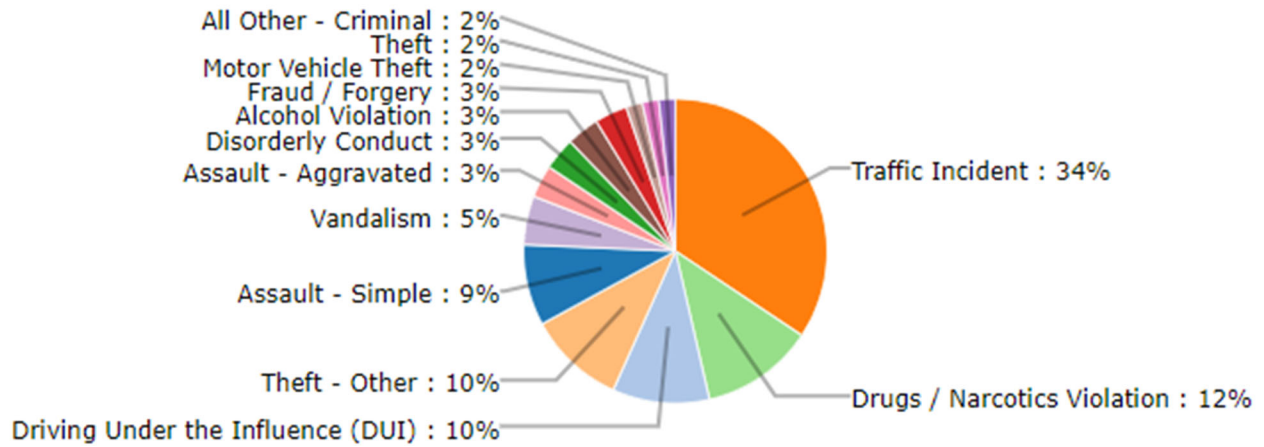

Incidents of interest in July include 45 arrests, 396 traffic stops, 9 drug charges, 2 gun violations, 140 traffic violations, and 8 arrests for driving under the influence.

ACTIVITY SUMMARY	JULY	YTD	JULY	YTD
	2022	2022	2021	2021
Calls for Service	1359	6809	1363	7399
Incident Reports	92	491	88	549
Traffic Collisions	16	78	10	62
Traffic Stops	396	2216	452	2376
Bicycle Stops	1	7	N/A	N/A
Golf Cart Stops	13	36	N/A	N/A
Marine Calls for Service	7	28	N/A	N/A
Arrests	45	285	52	322
State Law Violations	168	935	163	847
City Ordinance Violations	0	7	8	65
Warning Citations	260	1611	366	1792
Parking Citations	397	2362	1486	5532
Isle of Palms Warrants Served	6	37	3	41
Criminal Investigations-Cases Opened	18	72	11	96
Criminal Investigations-Cases Closed	8	25	4	34
Training Hours	139	943	25	1423
Livability Cases	0	13	4	17
Coyote Sightings	6	31	22	88
Beach Wheel Chairs Issued	1	48	N/A	N/A
REPORTS BY OFFENSE TYPES	JULY		YTD	
	2022			
DUI	8		69	
Other Alcohol Offense	8		56	
Arson/Suspicious Fire	0		0	
Rape/Sexual Assault	0		0	
Assault	7		21	
Indecent Exposure	0		0	
Harassment	0		0	
Drug Incident	11		100	
Homicide/Manslaughter	0		0	
Traffic	25		137	
DUS	9		52	
Robbery	0		0	
Burglary	0		2	
Theft from Motor Vehicle	1		2	
Motor Vehicle Theft	1		2	
Larceny	7		28	
Fraud	3		30	
Suicide (Actual or Attempted)	1		2	
Vandalism	2		11	
Weapon Law Violations	1		7	
All Other Offenses	23		145	
TOTAL	107		664	

Jan/Feb 2022 Jan/Feb 2021 Mar - Oct. 2022 Mar - Oct 2021 Nov & Dec-21

Animal Control Calls for Service

2021 4th Qrt. 2021 3rd Qrt 2022 3rd Qrt 2021 2nd Qrt
 2022 2nd Qrt2 2021 1st Qrt 2022 1st Qrt

ANIMAL CONTROL ANIMAL TYPE – JULY

Animal Control Officer Stats

Incident Report Density/Heat Map – JULY 2022

REPORTED INCIDENT CRIME CLASS TYPES JULY 2022

REPORTED INCIDENT CRIME CLASS TYPES (RED AREA) JULY 2022

*Busiest day of the month: July 3rd (incoming and outgoing)

- July 3rd 2:00 pm – 2:30 pm, 97 vehicles (incoming)

- July 23rd 3:30 pm – 4:00 pm, 58 vehicles (outgoing)