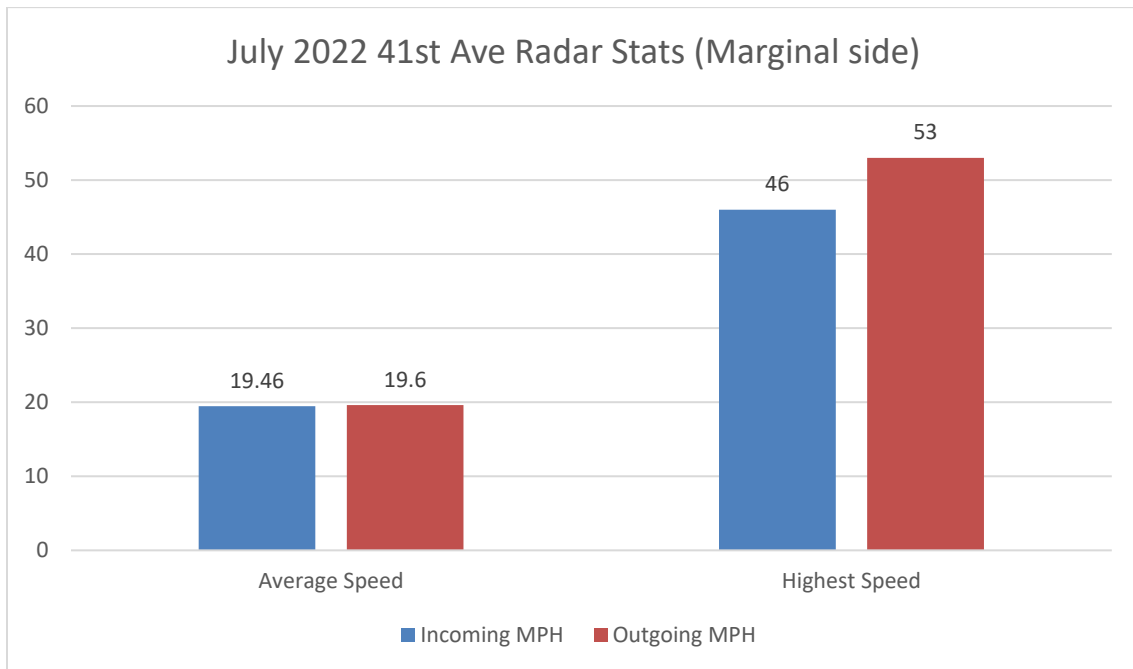

Animal Control Officer Stats

Incident Report Density/Heat Map – JULY 2022

REPORTED INCIDENT CRIME CLASS TYPES JULY 2022

REPORTED INCIDENT CRIME CLASS TYPES (RED AREA) JULY 2022

*Busiest day of the month: July 3rd (incoming and outgoing)

*Busiest half hour:

- July 3rd 5:00 pm- 5:30 pm, 119 vehicles (incoming)

- July 3rd 12:30 pm – 1:00 pm, 129 vehicles (outgoing)

*Busiest days of the month: July 3rd (incoming) and July 23rd (outgoing)

*Busiest half hour:

- July 3rd 2:00 pm – 2:30 pm, 97 vehicles (incoming)

- July 23rd 3:30 pm – 4:00 pm, 58 vehicles (outgoing)