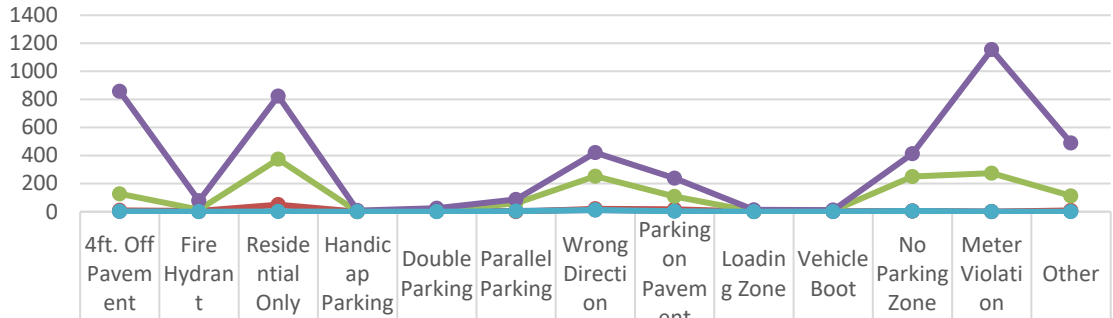

Parking Citations by Violation

	4ft. Off Pavement	Fire Hydrant	Residential Only	Handicap Parking	Double Parking	Parallel Parking	Wrong Direction	Parking on Pavement	Loading Zone	Vehicle Boot	No Parking Zone	Meter Violation	Other
Jan/Feb 2022	1	0	2	0	0	5	11	4	0	1	3	0	2
Jan/Feb 2021	9	5	50	0	20	0	20	16	1	1	5	0	8
Mar - Oct. 2022	127	14	374	0	5	60	252	108	1	7	250	274	112
Mar - Oct 2021	857	77	823	8	24	87	420	238	13	11	413	1,155	489
Nov & Dec-21	2	0	1	0	0	3	12	3	0	0	5	0	0

Jan/Feb 2022   Jan/Feb 2021   Mar - Oct. 2022   Mar - Oct 2021   Nov & Dec-21