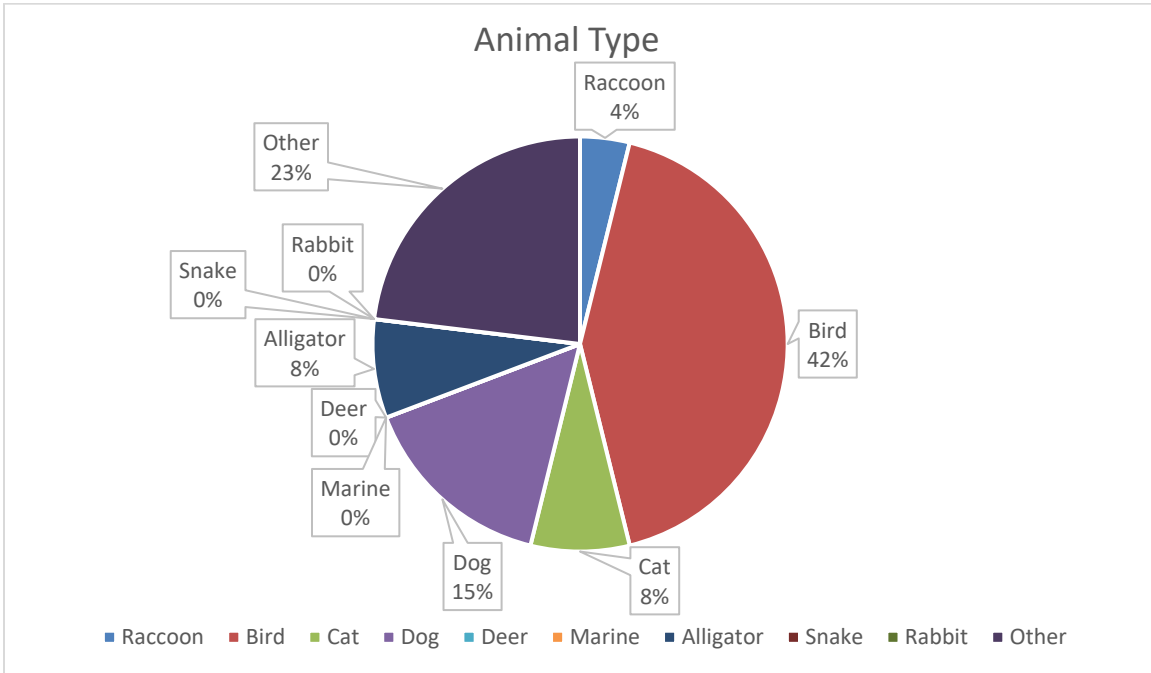

Jan/Feb 2022 Jan/Feb 2021 Mar - Oct. 2022 Mar - Oct 2021 Nov & Dec-21

Animal Control Calls for Service

2021 4th Qrt. 2021 3rd Qrt 2022 3rd Qrt 2021 2nd Qrt
 2022 2nd Qrt2 2021 1st Qrt 2022 1st Qrt

ANIMAL CONTROL ANIMAL TYPE – JULY

Animal Control Officer Stats

Incident Report Density/Heat Map – JULY 2022

REPORTED INCIDENT CRIME CLASS TYPES JULY 2022

REPORTED INCIDENT CRIME CLASS TYPES (RED AREA) JULY 2022

*Busiest day of the month: July 3rd (incoming and outgoing)