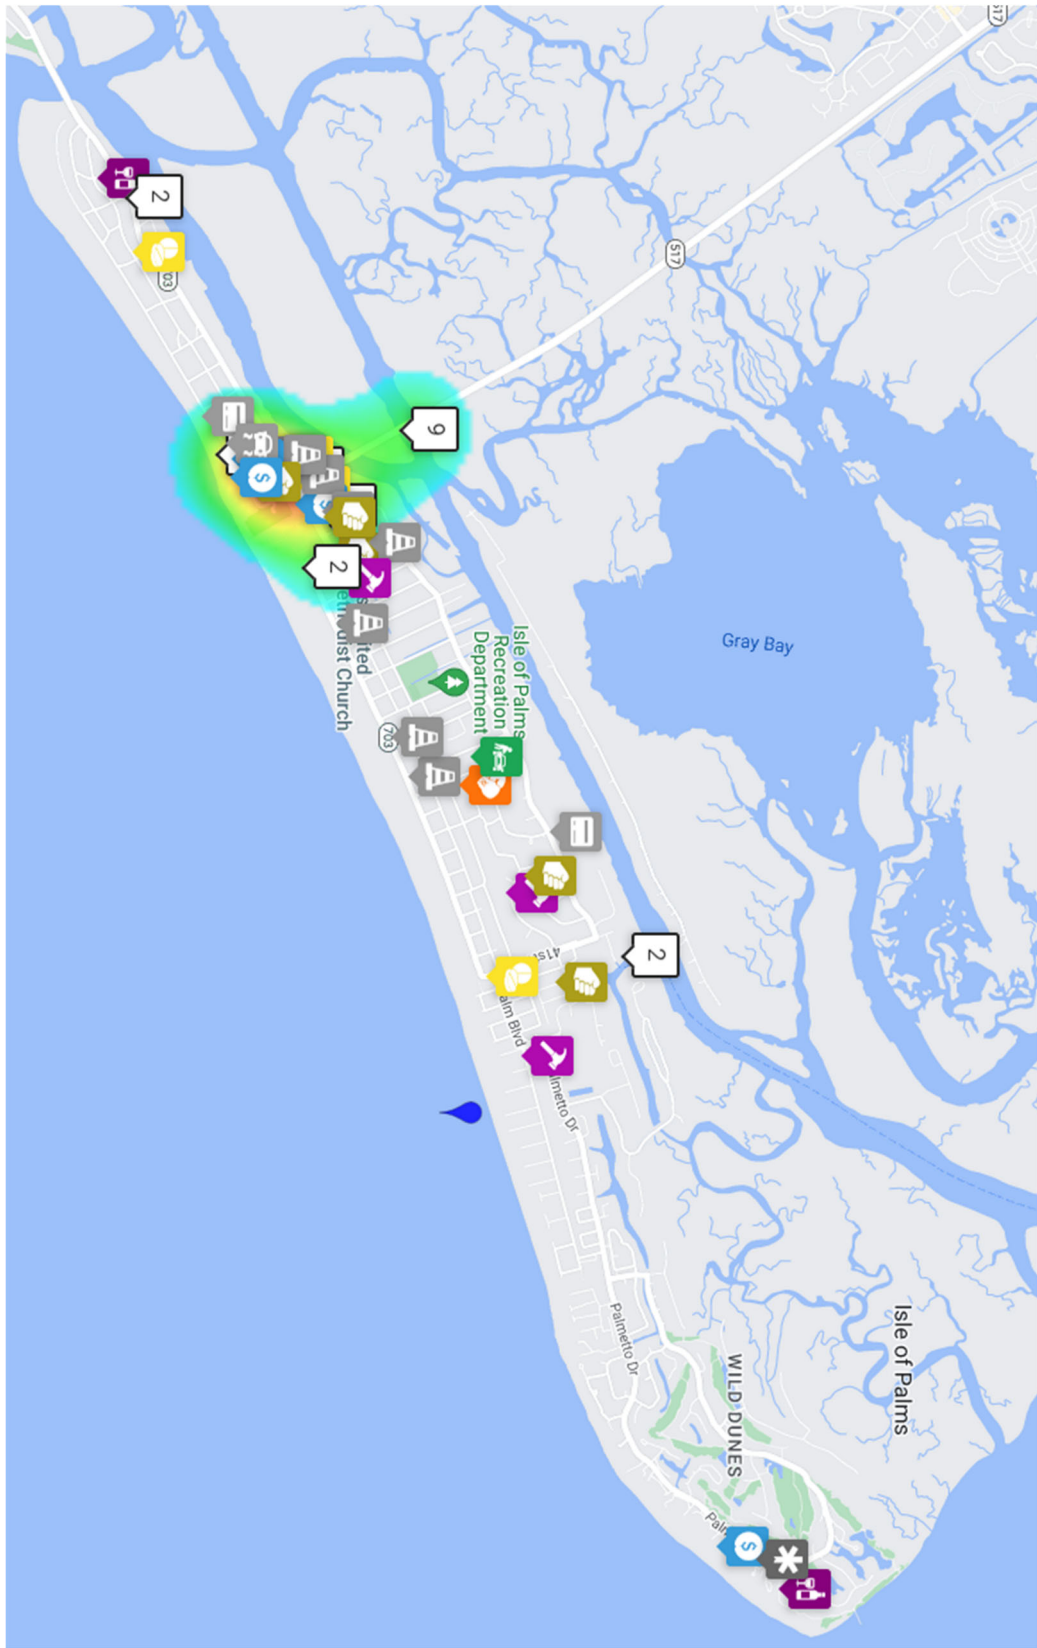

Incident Report Density/Heat Map – JULY 2022