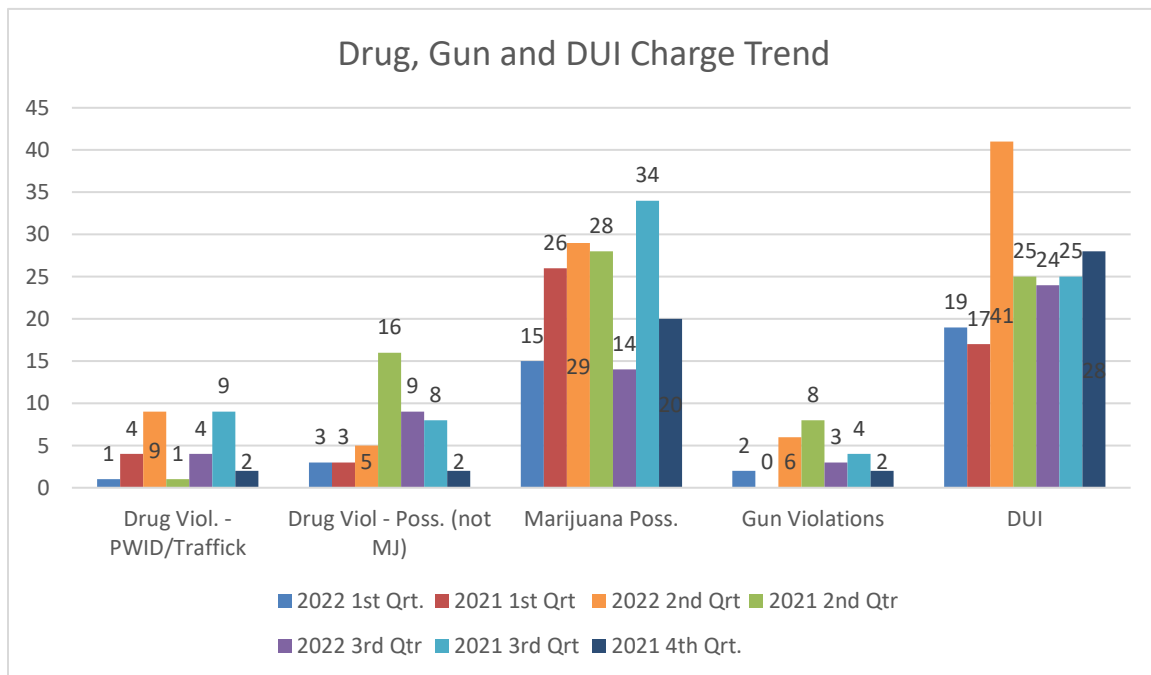

ISLE OF PALMS POLICE DEPARTMENT MONTHLY REPORT AUGUST 2022

Sworn Vacancies – 9 % (2 Police Officer) (1 in Academy, 1 starting in September)
Beach Service Officer Vacancies – 80% (8 Beach Services)
Non-Sworn Vacancies – 12.5% (1 Part Time Code Enforcement)