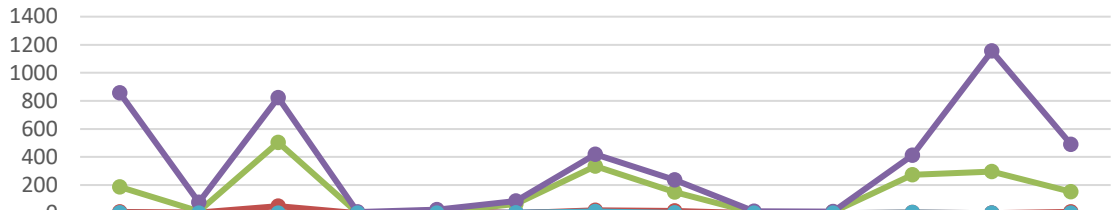

Parking Citations by Violation