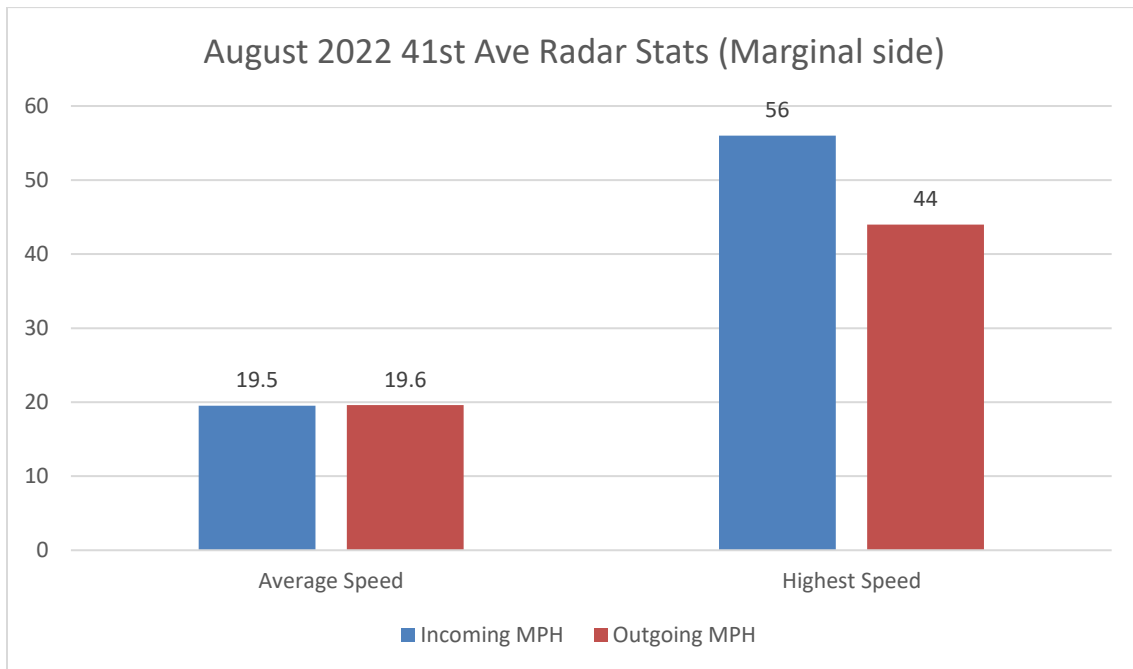

REPORTED INCIDENT CRIME CLASS TYPES AUGUST 2022

REPORTED INCIDENT CRIME CLASS TYPES (RED AREA) AUGUST 2022

*Busiest day of the month: August 13th (incoming and outgoing)

*Busiest half hour:

- August 13th 4:30 pm- 5:00 pm, 98 vehicles (incoming)

- August 13th 2:00 pm – 2:30 pm, 87 vehicles (outgoing)

*Busiest days of the month: August 13th (incoming and outgoing)

*Busiest half hour:

- August 13th 2:00 pm – 2:30 pm, 64 vehicles (incoming)

- August 13th 4:30 pm – 5:00 pm, 53 vehicles (outgoing)