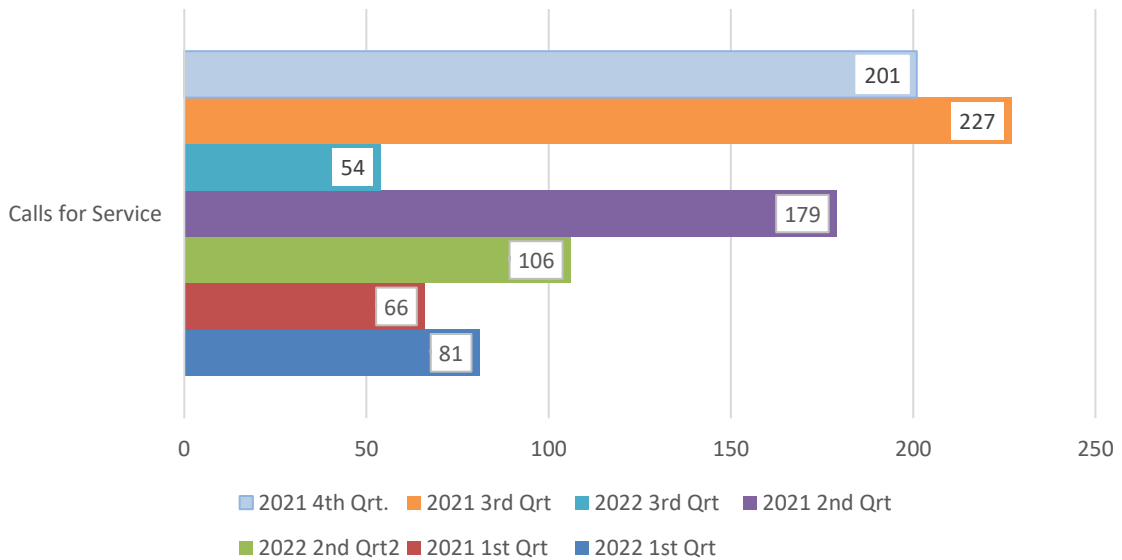

Animal Control Calls for Service