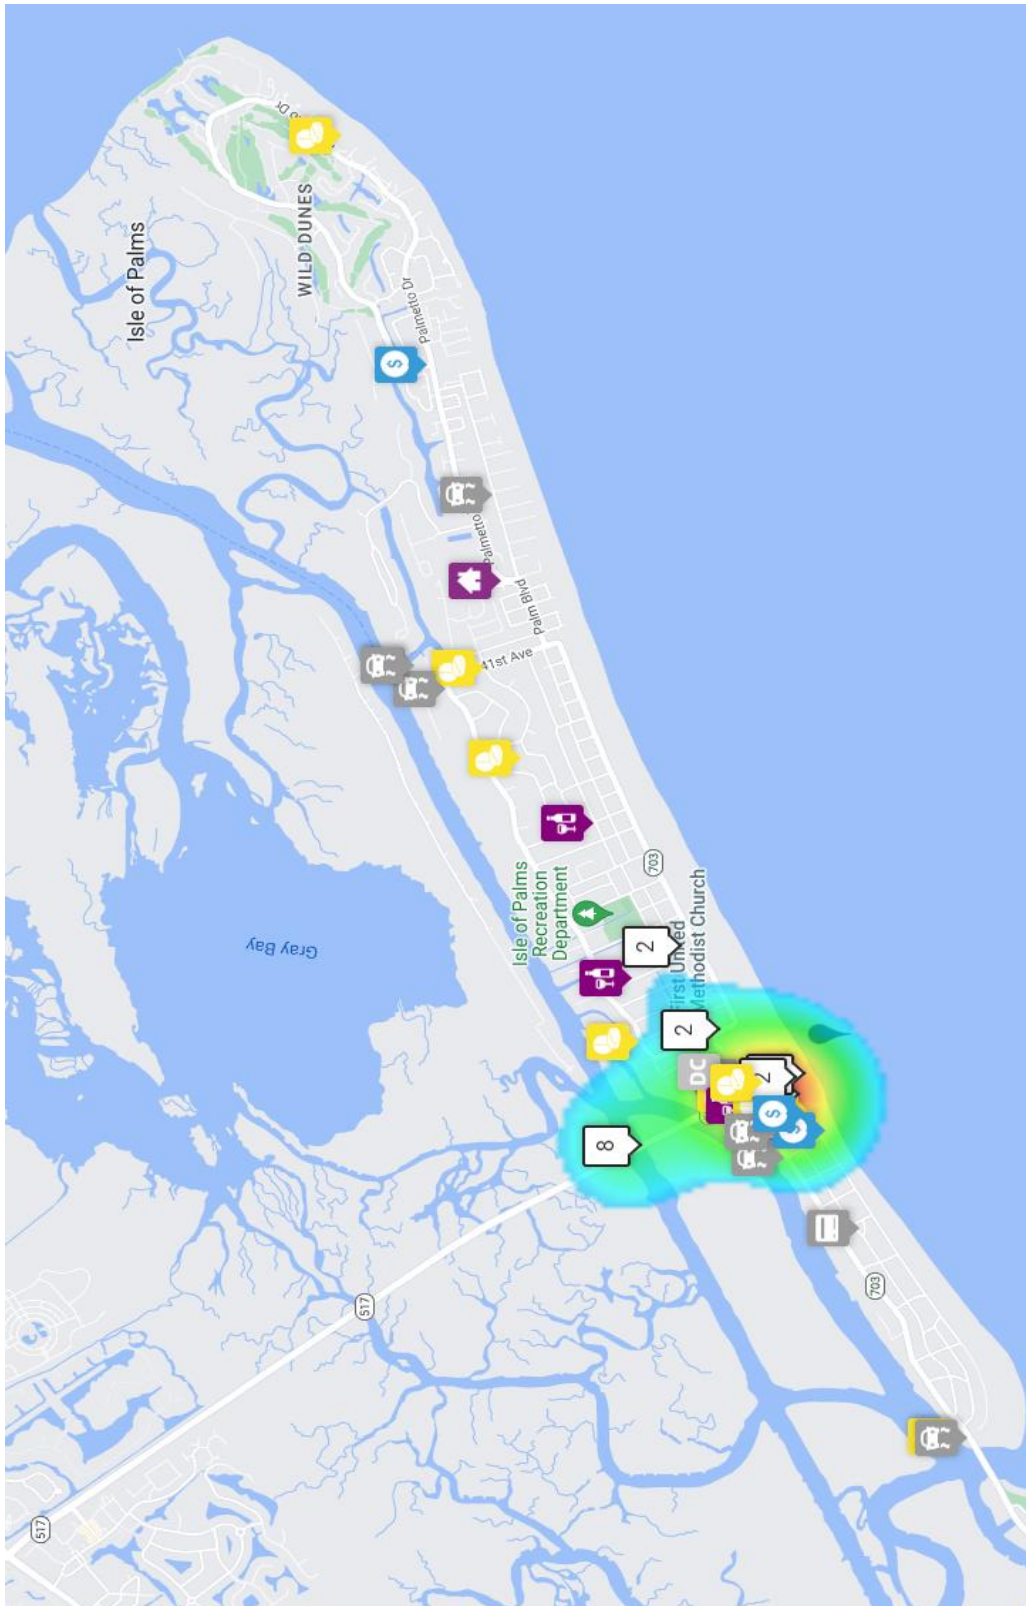

ISLE OF PALMS POLICE DEPARTMENT

MONTHLY REPORT

August 2022

SIGNIFICANT DEPARTMENTAL ACTIONS

Incidents of interest in August include 71 arrests, 441 traffic stops, 21 drug charges, 12 golf cart violations, 161 other traffic violations, and 16 arrests for driving under the influence. The IOPPD Marine Unit made two arrests for boating under the influence.

Jan/Feb 2022 Jan/Feb 2021 Mar - Oct. 2022 Mar - Oct 2021 Nov & Dec-21

Animal Control Calls for Service

ANIMAL CONTROL ANIMAL TYPE – AUGUST

Animal Control Officer Stats

Incident Report Density/Heat Map – AUGUST 2022

REPORTED INCIDENT CRIME CLASS TYPES AUGUST 2022

REPORTED INCIDENT CRIME CLASS TYPES (RED AREA) AUGUST 2022

*Busiest day of the month: August 13th (incoming and outgoing)

*Busiest half hour:

- August 13th 4:30 pm- 5:00 pm, 98 vehicles (incoming)

- August 13th 2:00 pm – 2:30 pm, 87 vehicles (outgoing)

*Busiest days of the month: August 13th (incoming and outgoing)

*Busiest half hour:

- August 13th 2:00 pm – 2:30 pm, 64 vehicles (incoming)

- August 13th 4:30 pm – 5:00 pm, 53 vehicles (outgoing)