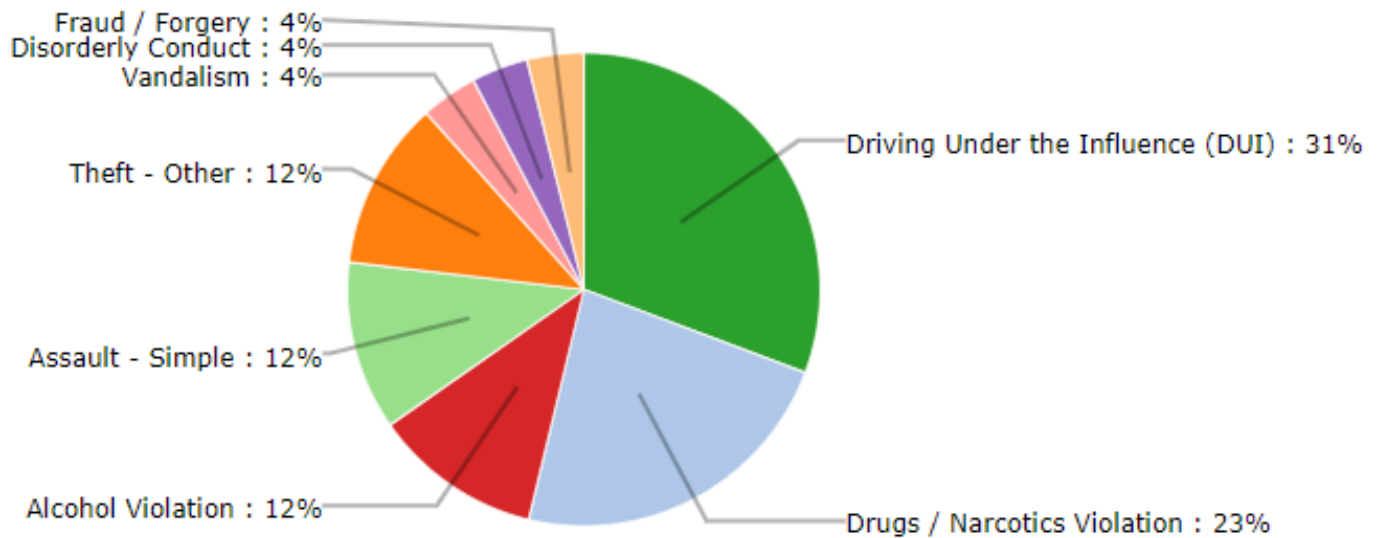

Jan/Feb 2022 Jan/Feb 2021 Mar - Oct. 2022 Mar - Oct 2021 Nov & Dec-21

Animal Control Calls for Service

ANIMAL CONTROL ANIMAL TYPE – AUGUST

Animal Control Officer Stats

Incident Report Density/Heat Map – AUGUST 2022

REPORTED INCIDENT CRIME CLASS TYPES AUGUST 2022

REPORTED INCIDENT CRIME CLASS TYPES (RED AREA) AUGUST 2022

*Busiest day of the month: August 13th (incoming and outgoing)

*Busiest half hour:

- August 13th 4:30 pm- 5:00 pm, 98 vehicles (incoming)