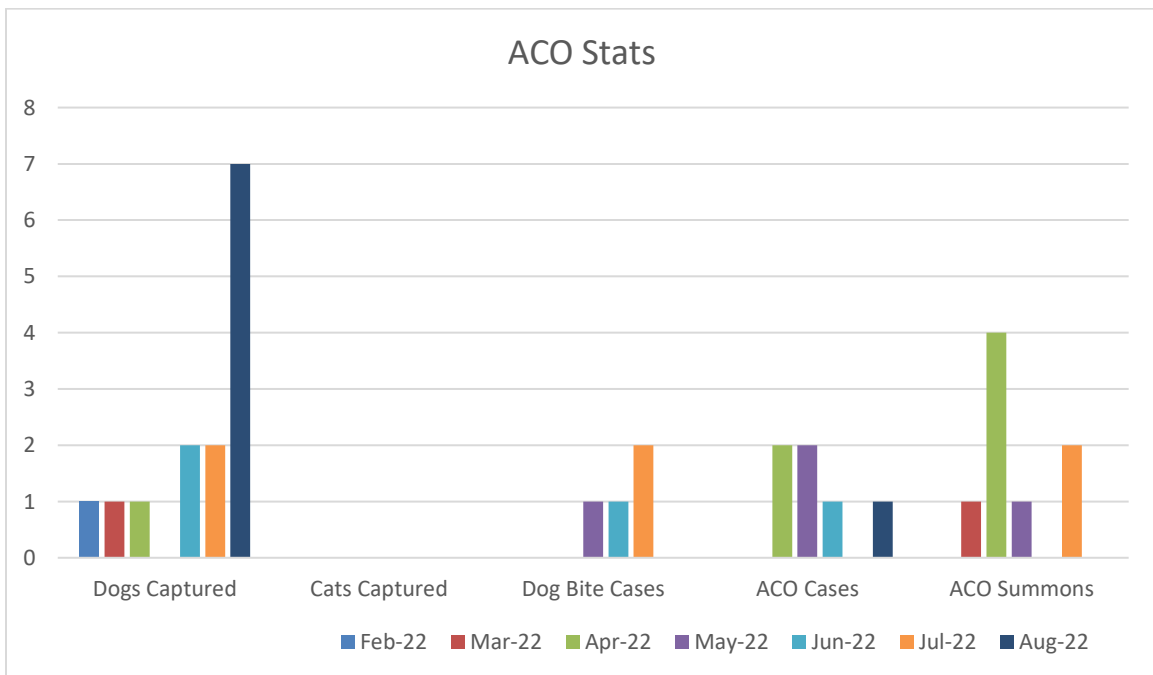

Jan/Feb 2022 Jan/Feb 2021 Mar - Oct. 2022 Mar - Oct 2021 Nov & Dec-21

Animal Control Calls for Service

ANIMAL CONTROL ANIMAL TYPE – AUGUST

Animal Control Officer Stats

Incident Report Density/Heat Map – AUGUST 2022

REPORTED INCIDENT CRIME CLASS TYPES AUGUST 2022

REPORTED INCIDENT CRIME CLASS TYPES (RED AREA) AUGUST 2022

*Busiest day of the month: August 13th (incoming and outgoing)

*Busiest half hour:

- August 13th 4:30 pm- 5:00 pm, 98 vehicles (incoming)

- August 13th 2:00 pm – 2:30 pm, 87 vehicles (outgoing)

*Busiest days of the month: August 13th (incoming and outgoing)

*Busiest half hour:

- August 13th 2:00 pm – 2:30 pm, 64 vehicles (incoming)

- August 13th 4:30 pm – 5:00 pm, 53 vehicles (outgoing)