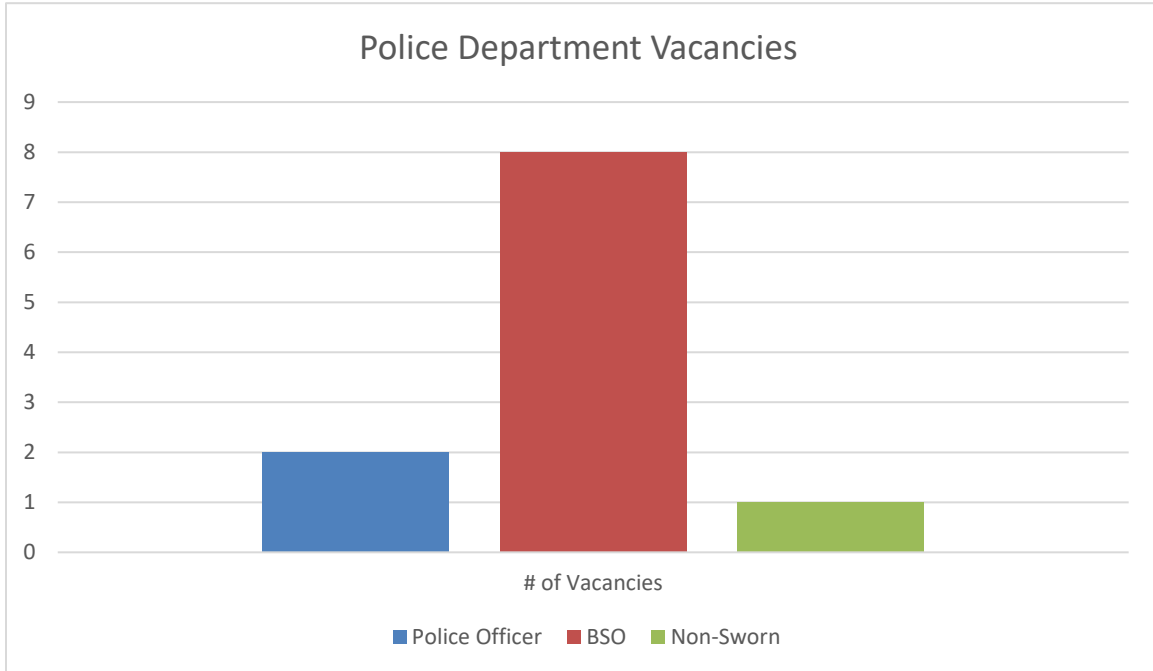

ISLE OF PALMS POLICE DEPARTMENT MONTHLY REPORT AUGUST 2022

Sworn Vacancies – 9 % (2 Police Officer) (1 in Academy, 1 starting in September)
Beach Service Officer Vacancies – 80% (8 Beach Services)
Non-Sworn Vacancies – 12.5% (1 Part Time Code Enforcement)