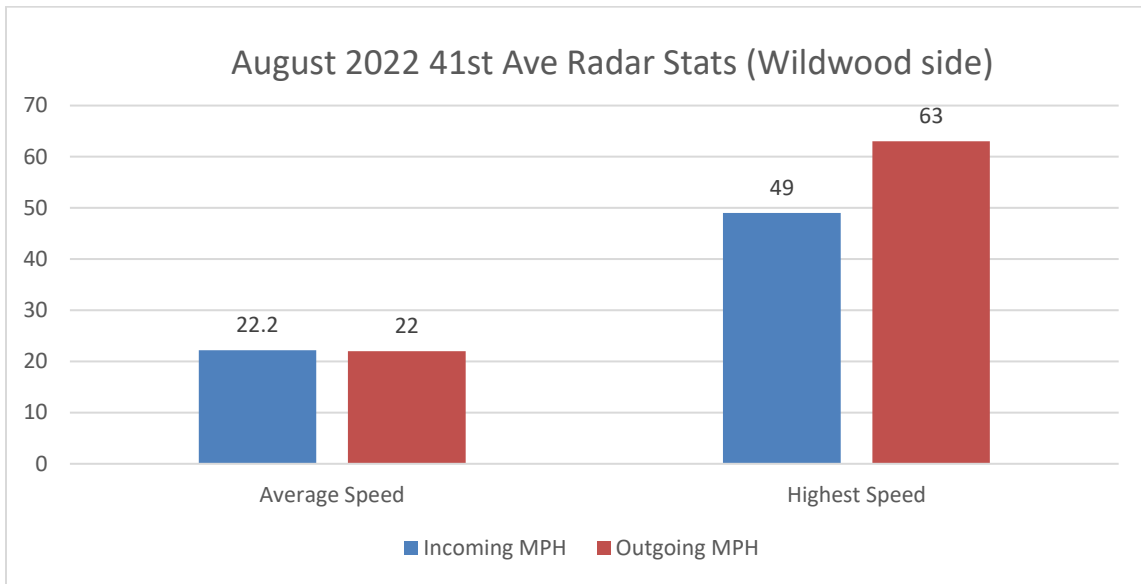

REPORTED INCIDENT CRIME CLASS TYPES AUGUST 2022

REPORTED INCIDENT CRIME CLASS TYPES (RED AREA) AUGUST 2022

*Busiest day of the month: August 13th (incoming and outgoing)

*Busiest half hour:

- August 13th 4:30 pm- 5:00 pm, 98 vehicles (incoming)