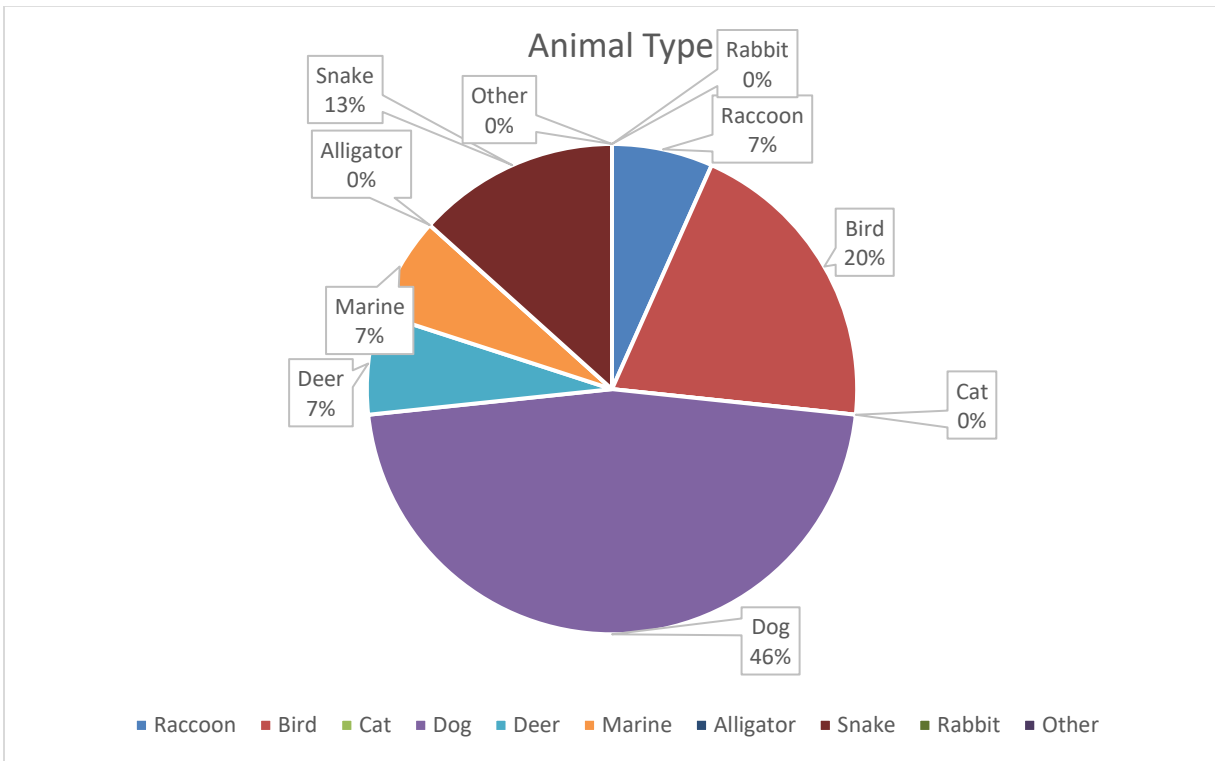

Jan/Feb 2022 Jan/Feb 2021 Mar - Oct. 2022 Mar - Oct 2021 Nov & Dec-21

Animal Control Calls for Service

ANIMAL CONTROL ANIMAL TYPE – AUGUST

Animal Control Officer Stats

Incident Report Density/Heat Map – AUGUST 2022

REPORTED INCIDENT CRIME CLASS TYPES AUGUST 2022

REPORTED INCIDENT CRIME CLASS TYPES (RED AREA) AUGUST 2022

*Busiest day of the month: August 13th (incoming and outgoing)

*Busiest half hour:

- August 13th 4:30 pm- 5:00 pm, 98 vehicles (incoming)

- August 13th 2:00 pm – 2:30 pm, 87 vehicles (outgoing)

*Busiest days of the month: August 13th (incoming and outgoing)

*Busiest half hour:

- August 13th 2:00 pm – 2:30 pm, 64 vehicles (incoming)

- August 13th 4:30 pm – 5:00 pm, 53 vehicles (outgoing)