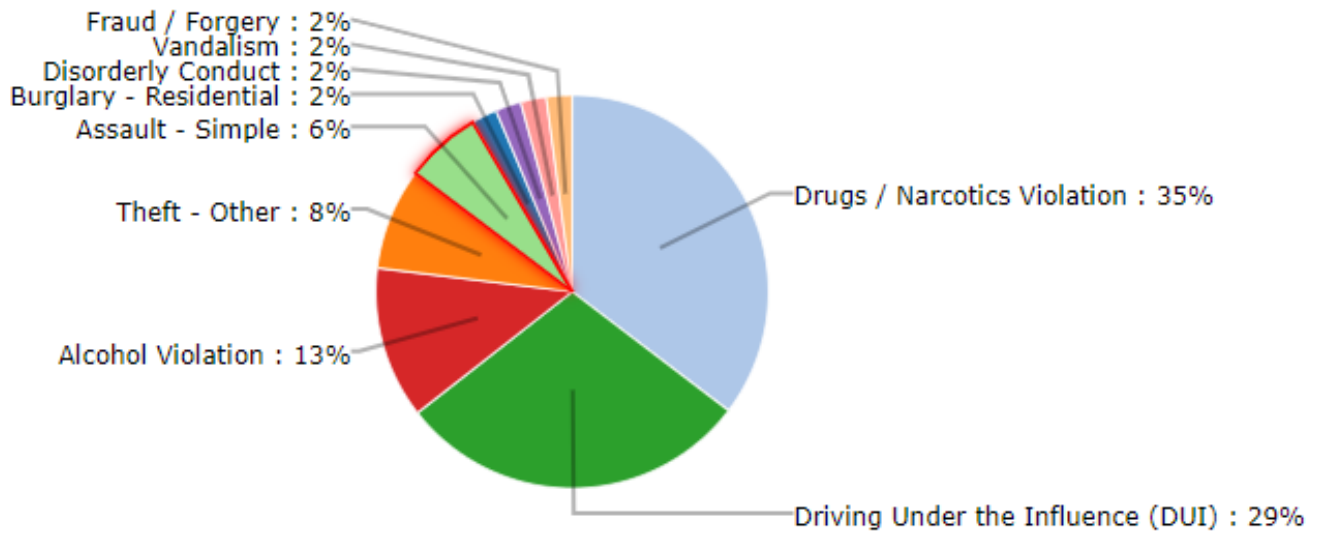

Jan/Feb 2022 Jan/Feb 2021 Mar - Oct. 2022 Mar - Oct 2021 Nov & Dec-21

Animal Control Calls for Service

ANIMAL CONTROL ANIMAL TYPE – AUGUST

Animal Control Officer Stats

Incident Report Density/Heat Map – AUGUST 2022

REPORTED INCIDENT CRIME CLASS TYPES AUGUST 2022

REPORTED INCIDENT CRIME CLASS TYPES (RED AREA) AUGUST 2022

*Busiest day of the month: August 13th (incoming and outgoing)

*Busiest half hour:

- August 13th 4:30 pm- 5:00 pm, 98 vehicles (incoming)