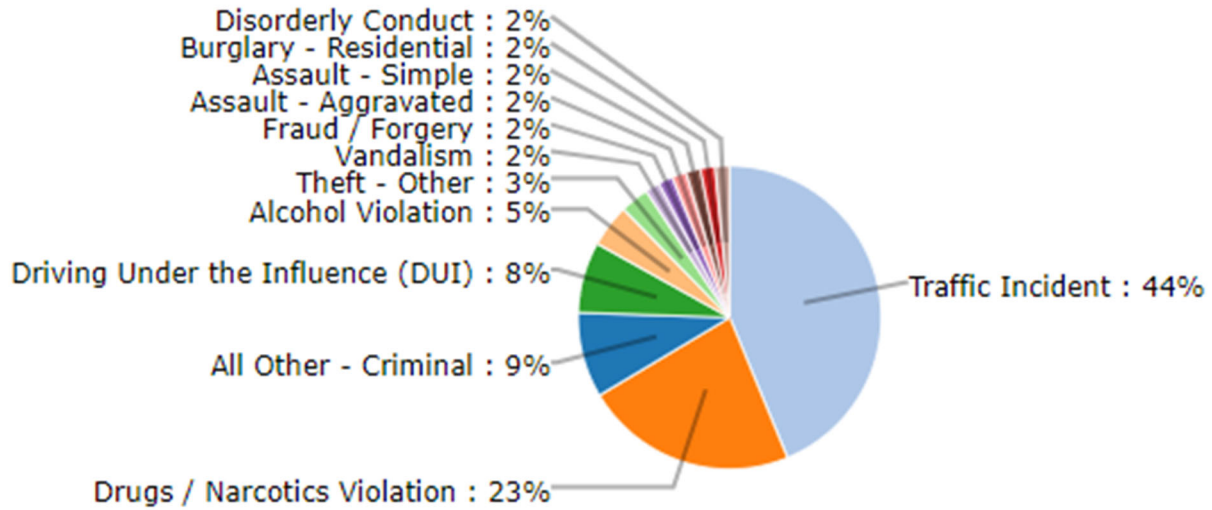

ISLE OF PALMS POLICE DEPARTMENT MONTHLY REPORT DECEMBER 2023

Reported Incident Crime Class Types