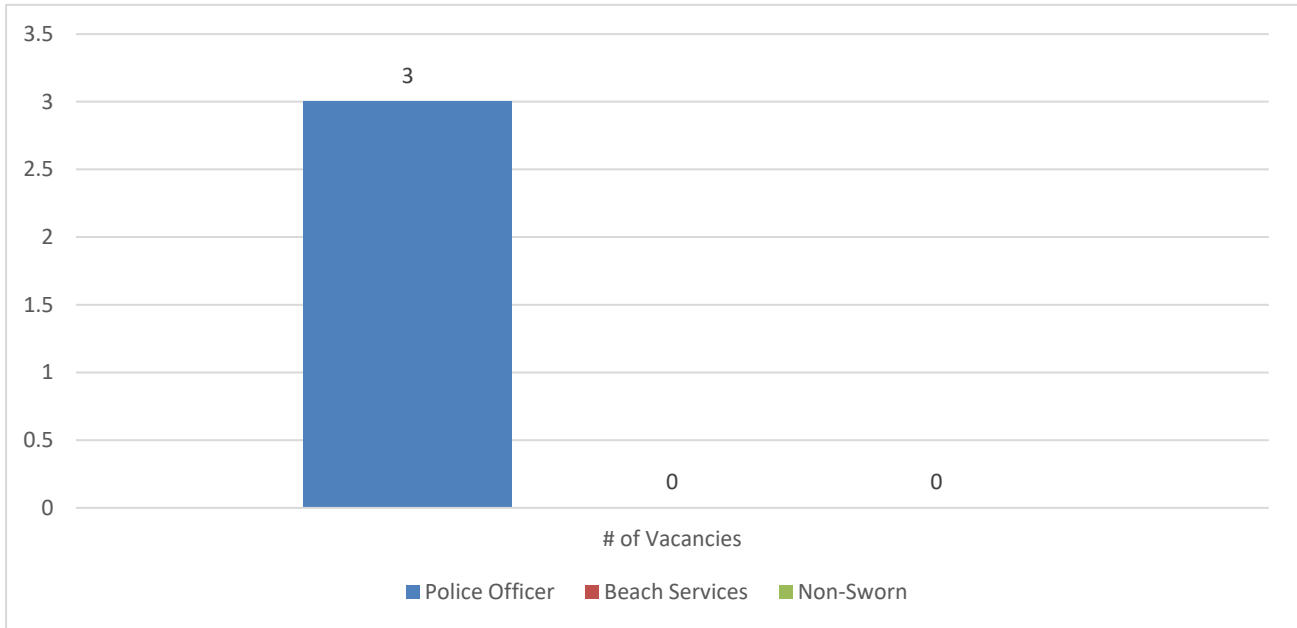

ISLE OF PALMS POLICE DEPARTMENT

MONTHLY REPORT

DECEMBER 2023

Police Department Vacancies