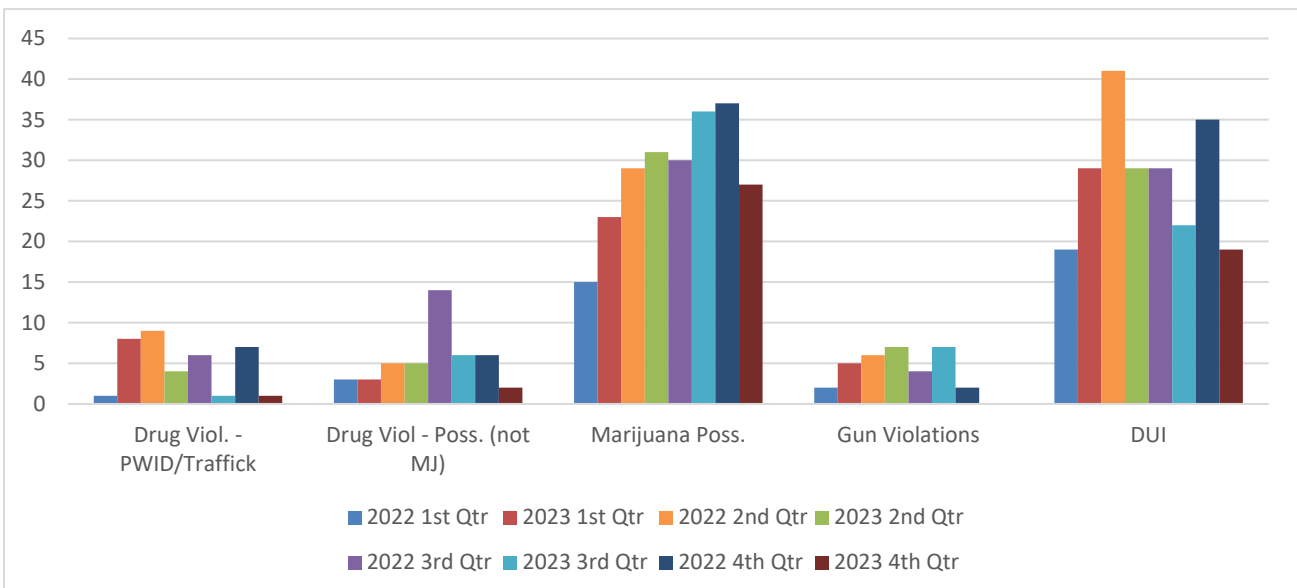

Drug, Gun, and DUI Charge Trend