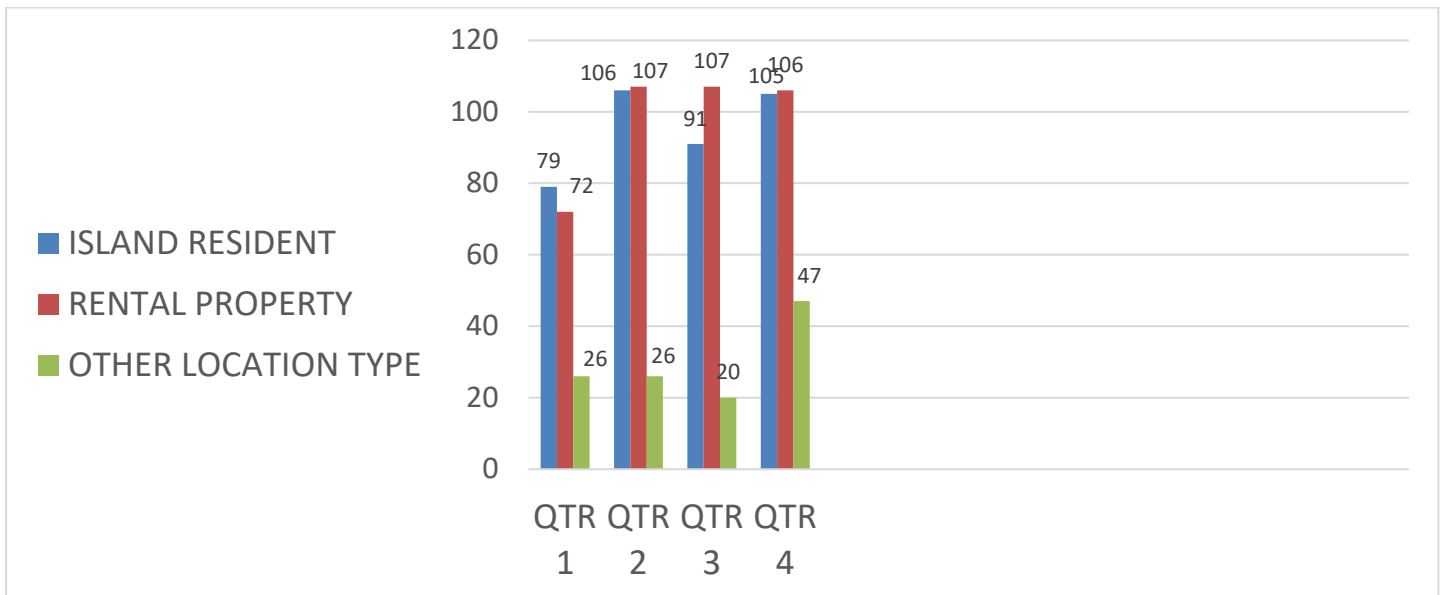

ISLE OF PALMS POLICE DEPARTMENT

MONTHLY REPORT DECEMBER 2023

Livability Statistics

LIVABILITY COMPLAINTS	ISLAND RESIDENT	RENTAL PROPERTY	OTHER LOCATIONS	TOTAL COMPLAINTS
NOISE	5	3	1	9
FIREWORKS	0	1	1	2
UNKEMPT LOTS	0	0	0	0
RIGHT-OF-WAY OBSTRUCTION	2	1	17	20
BUSINESS LICENSE	2	3	0	5
OTHER RENTAL PROPERTY VIOLATIONS NOT LISTED	0	0	0	0
SHORT TERM RENTAL OCCUPANCY VIOLATIONS	0	0	0	0
SHORT TERM RENTAL VEHICLE LIMIT VIOLATIONS	0	0	0	0
ROLL CART VIOLATIONS	46	45	1	92
TOTAL	55	53	20	128
% BY CATEGORY	43%	41%	16%	

CITATIONS	WARNINGS	UNFOUNDED	COMPLAINT DISPOSITION
0	2	7	9
0	1	1	2
0	0	0	0
0	20	0	20
5	0	0	5
0	0	0	0
0	0	0	0
0	0	0	0
1	91	0	92
6	114	8	128
5%	89%	6%	

Livability Complaint by Property Type