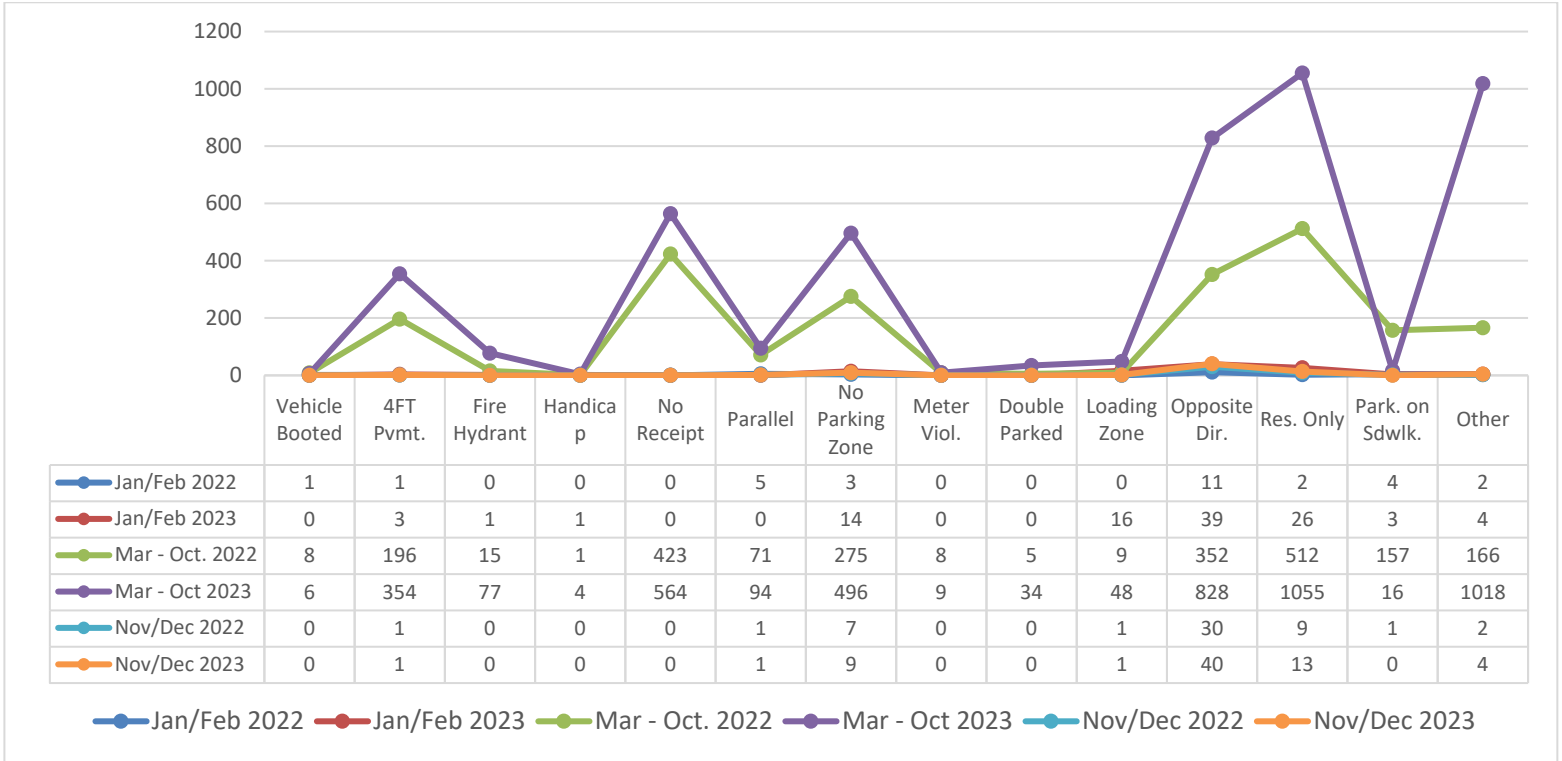

ISLE OF PALMS POLICE DEPARTMENT MONTHLY REPORT DECEMBER 2023

Parking Citations by Violation