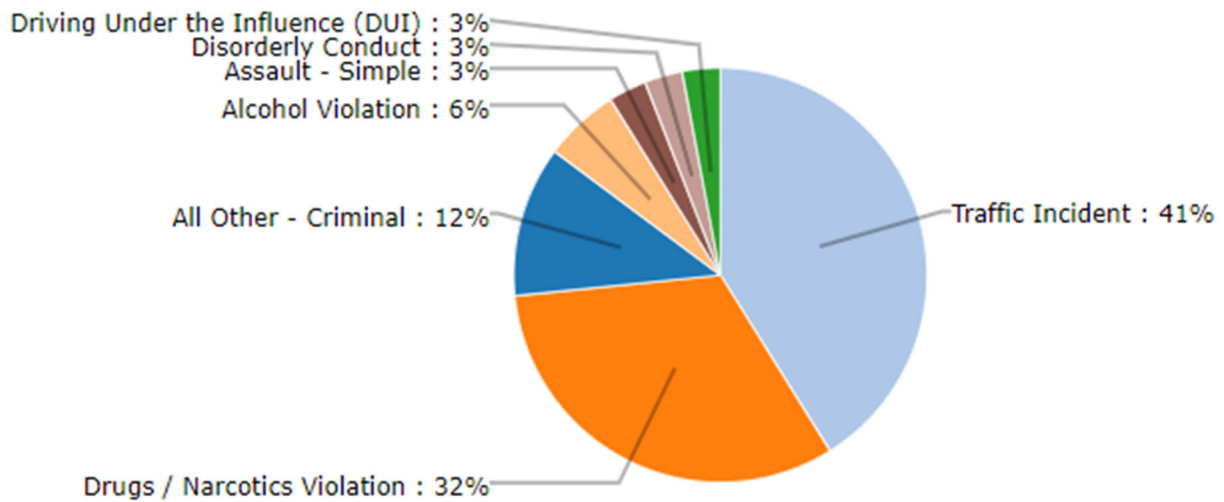

Reported Incident Crime Class Types (Red Area)