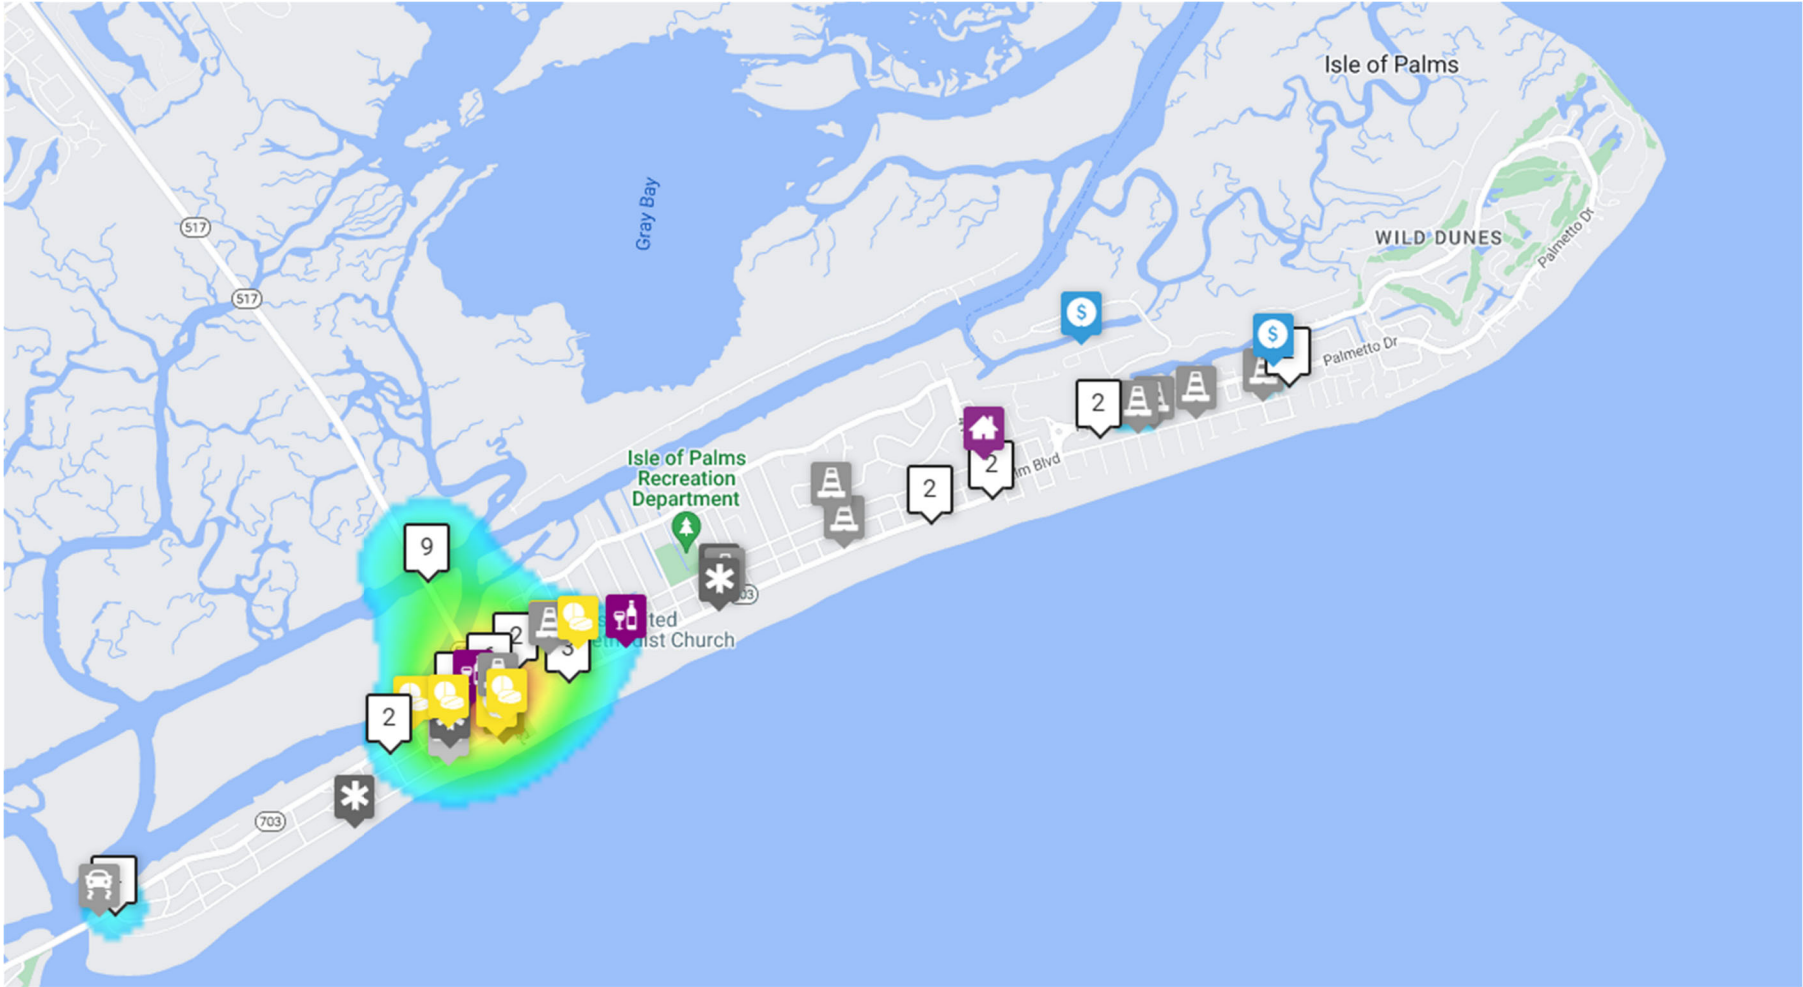

INCIDENT REPORT DENSITY/HEAT MAP DECEMBER 2023